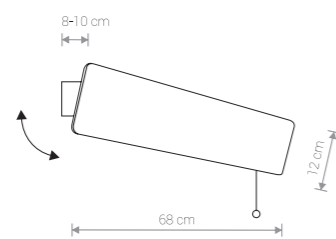

OSLO

drewno, stal / wood, steel / дерево, сталь, латунь

9312 ● SMOKED OAK

9701 ● OAK

⚡ 1x T8 LED, 11W, included