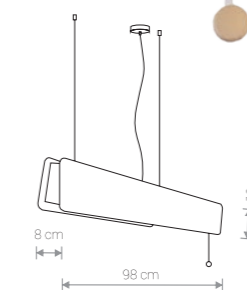

⚡ 1x T8 LED, 16W, included

OSLO LED

drewno, stal / wood, steel / дерево, сталь, латунь

9314 ● SMOKED OAK

9635 ● OAK

⚡ 1x T8 LED, 11W, included

OSLO LED

drewno, stal / wood, steel / дерево, сталь, латунь

9315 ● SMOKED OAK

9698 ● OAK

⚡ 1x T8 LED, 16W, included

NAME	SIZE	POWER	COLOUR TEMP.	LUMINOUS FLUX	BEAM ANGLE	COLOUR RENDERING INDEX (CRI >=)	INPUT	POWER FACTOR	LED DRIVER	LIFETIME	MATERIAL
LED TUBE T8	60 cm	11W	3000K	950-1000 lm	200°	80	~230V, 50Hz	> 0,9	INCL.	25 000 h	CLEAR GLASS
LED TUBE T8	90 cm	16W	3000K	1400-1500 lm	200°	80	~230V, 50Hz	> 0,9	INCL.	25 000 h	CLEAR GLASS