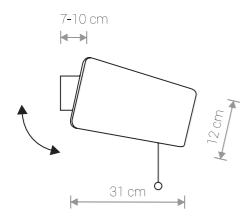

OSLO

drewno, stal / wood, steel / дерево, сталь, латунь

9311 ● SMOKED OAK

9700 ● OAK

⚡ 1x E14, max 40W