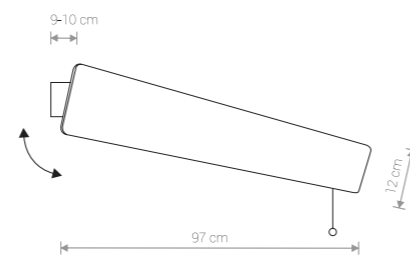

OSLO

drewno, stal / wood, steel / дерево, сталь, латунь

9313 ● SMOKED OAK

9634 ● OAK

⚡ 1x T8 LED, 16W, included