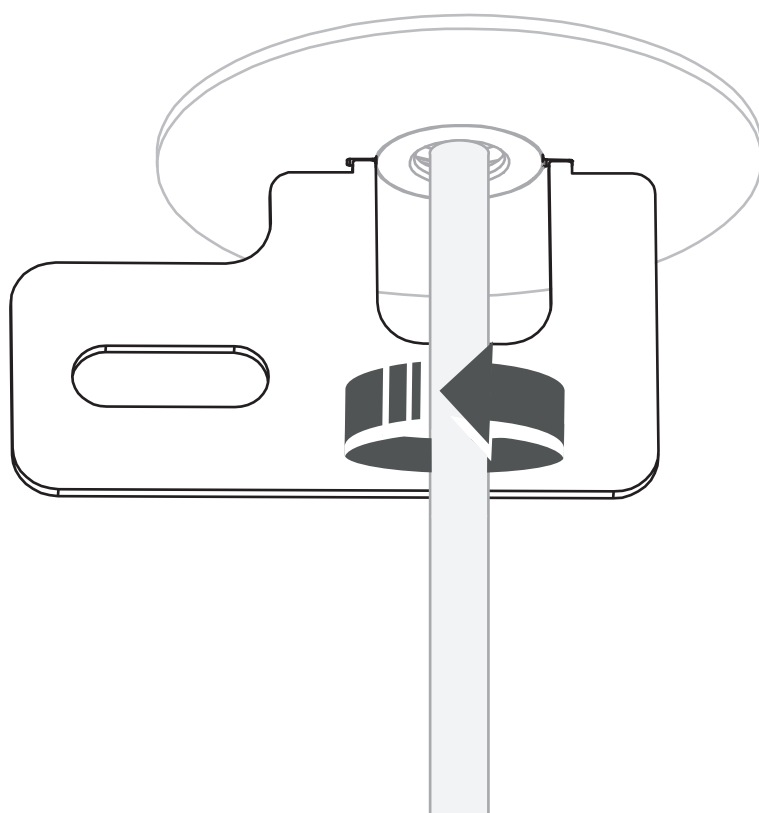

CANOPY F MINI

11186 | 11187 | 11188 | 11184
11185 | 11250 | 11248

WARNING! THIS CANOPY IS DESIGNED TO WORK ONLY WITH CAMELEON CABLES AND CAMELEON SHADES.

THE FIXTURE MAY ONLY BE INSTALLED AND CONNECTED BY PERSONS QUALIFIED FOR WORK WITH ELECTRICAL EQUIPMENT.

CANOPY F MINI