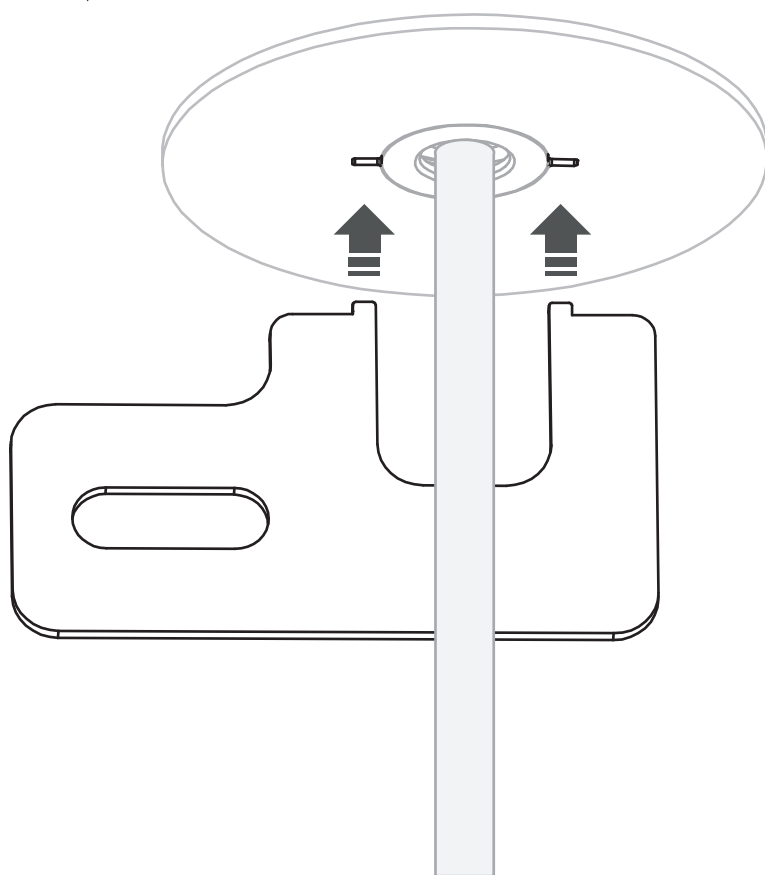

CANOPY F MINI

11186 | 11187 | 11188 | 11184
11185 | 11250 | 11248

WARNING! THIS CANOPY IS DESIGNED TO WORK ONLY WITH CAMELEON CABLES AND CAMELEON SHADES.

THE FIXTURE MAY ONLY BE INSTALLED AND CONNECTED BY PERSONS QUALIFIED FOR WORK WITH ELECTRICAL EQUIPMENT.

CANOPY F MINI