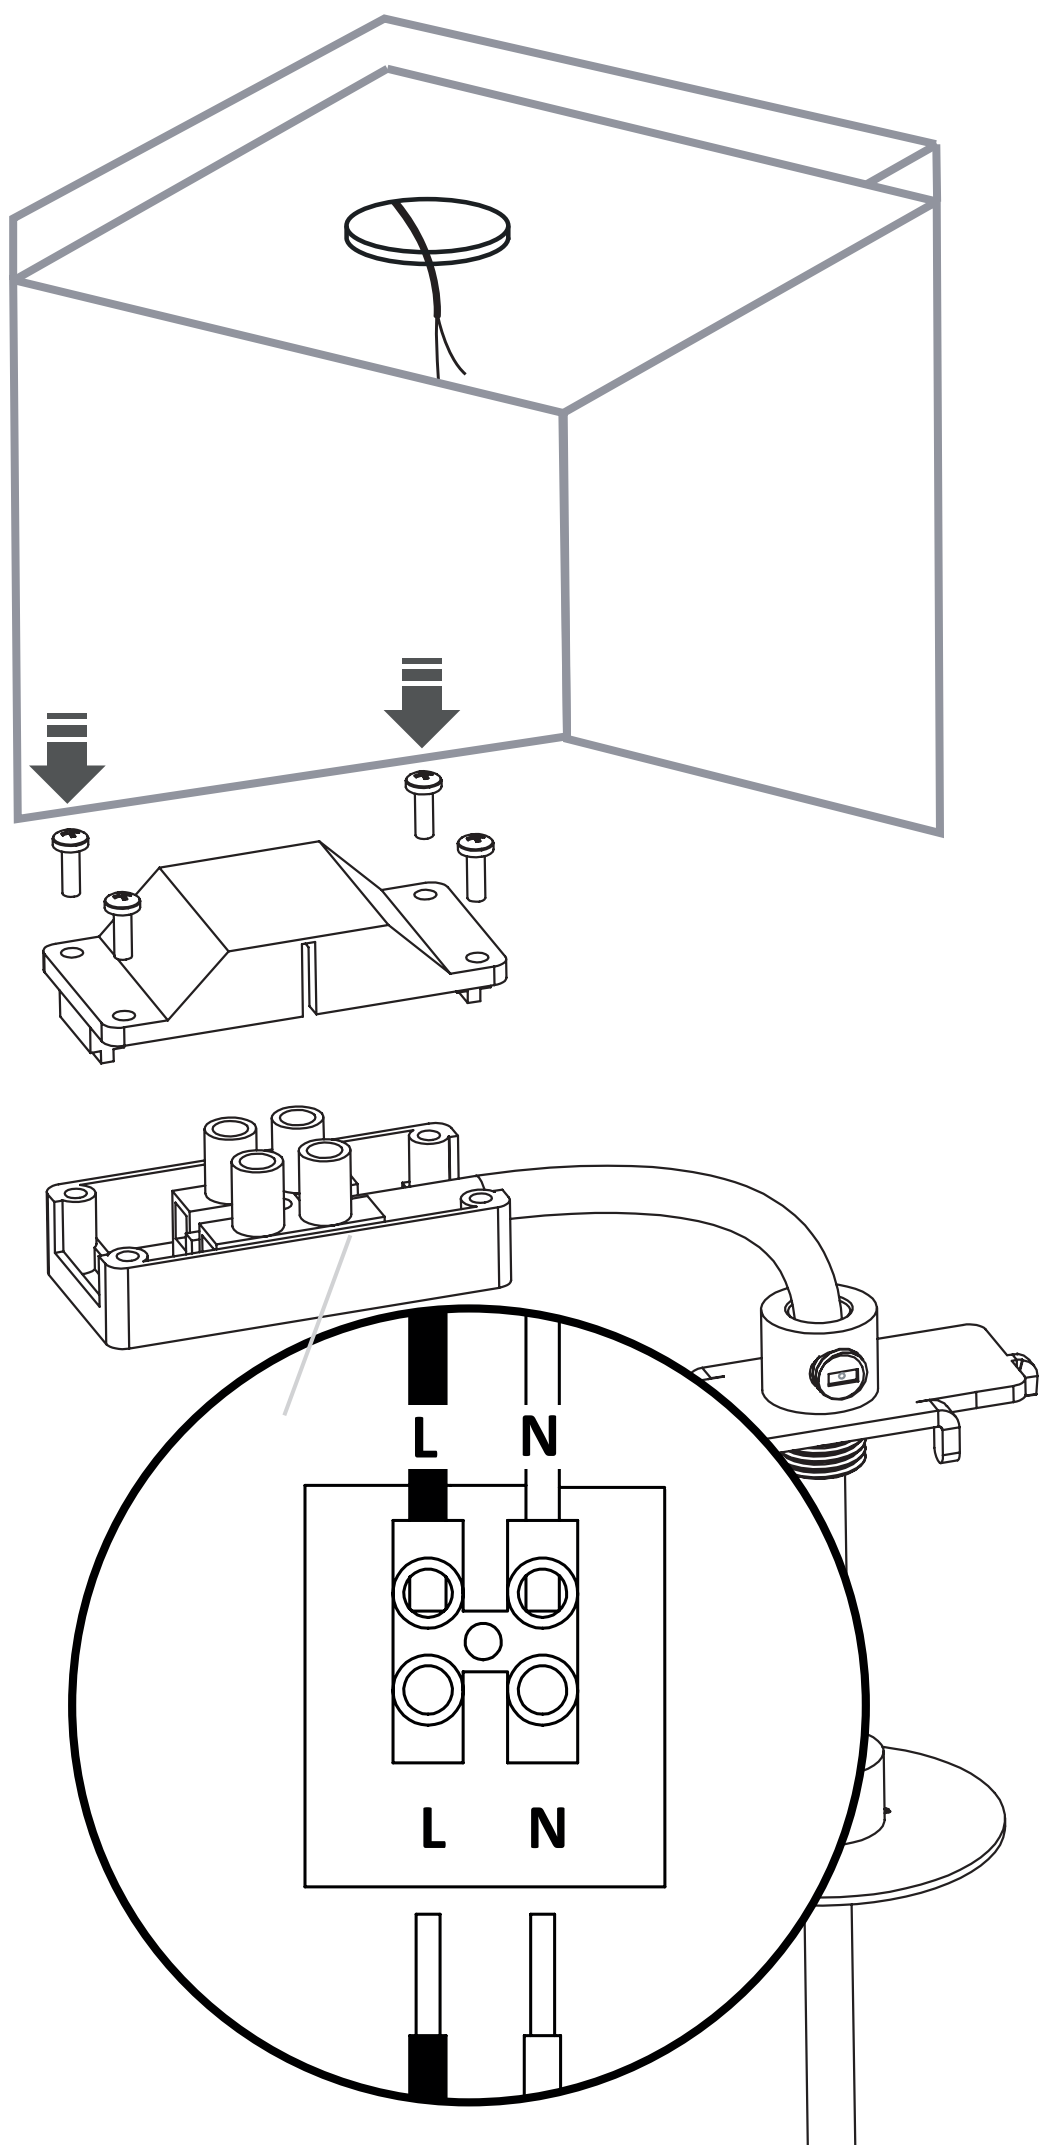

CANOPY F MINI

11186 | 11187 | 11188 | 11184
11185 | 11250 | 11248

WARNING! THIS CANOPY IS DESIGNED TO WORK ONLY WITH CAMELEON CABLES AND CAMELEON SHADES.

THE FIXTURE MAY ONLY BE INSTALLED AND CONNECTED BY PERSONS QUALIFIED FOR WORK WITH ELECTRICAL EQUIPMENT.

CANOPY F MINI