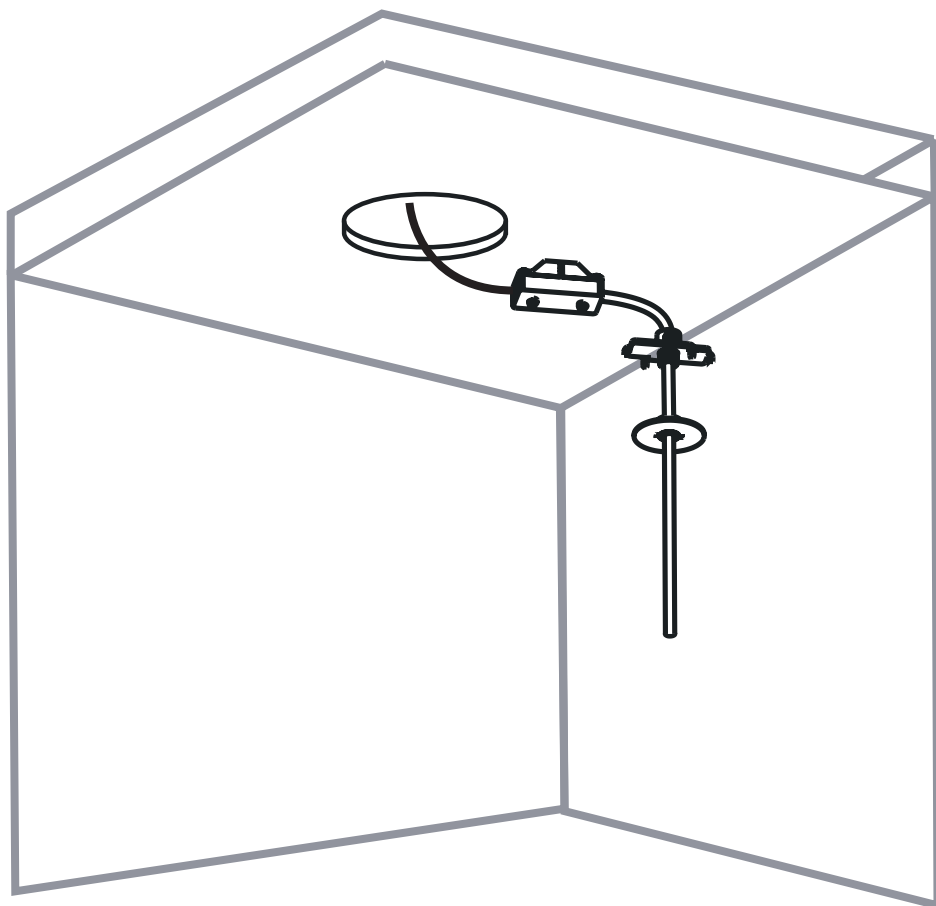

CANOPY F MINI

11186 | 11187 | 11188 | 11184
11185 | 11250 | 11248

WARNING! THIS CANOPY IS DESIGNED TO WORK ONLY WITH CAMELEON CABLES AND CAMELEON SHADES.

THE FIXTURE MAY ONLY BE INSTALLED AND CONNECTED BY PERSONS QUALIFIED FOR WORK WITH ELECTRICAL EQUIPMENT.

CANOPY F MINI