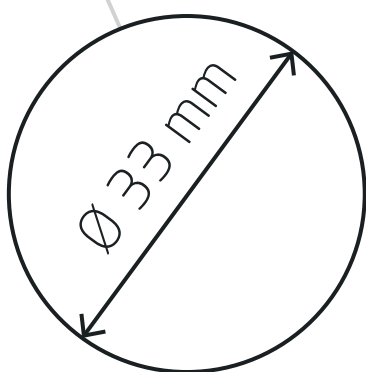

CANOPY F MINI

11186 | 11187 | 11188 | 11184
11185 | 11250 | 11248

WARNING! THIS CANOPY IS DESIGNED TO WORK ONLY WITH CAMELEON CABLES AND CAMELEON SHADES.

THE FIXTURE MAY ONLY BE INSTALLED AND CONNECTED BY PERSONS QUALIFIED FOR WORK WITH ELECTRICAL EQUIPMENT.