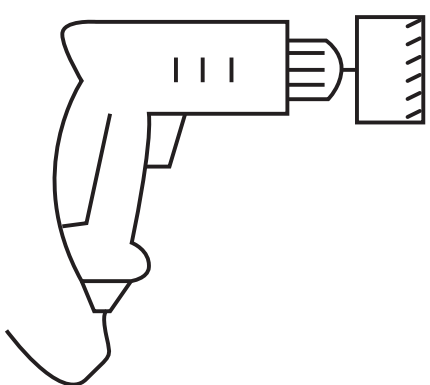

CANOPY F MINI

11186 | 11187 | 11188 | 11184
11185 | 11250 | 11248

WARNING! THIS CANOPY IS DESIGNED TO WORK ONLY WITH CAMELEON CABLES AND CAMELEON SHADES.

THE FIXTURE MAY ONLY BE INSTALLED AND CONNECTED BY PERSONS QUALIFIED FOR WORK WITH ELECTRICAL EQUIPMENT.