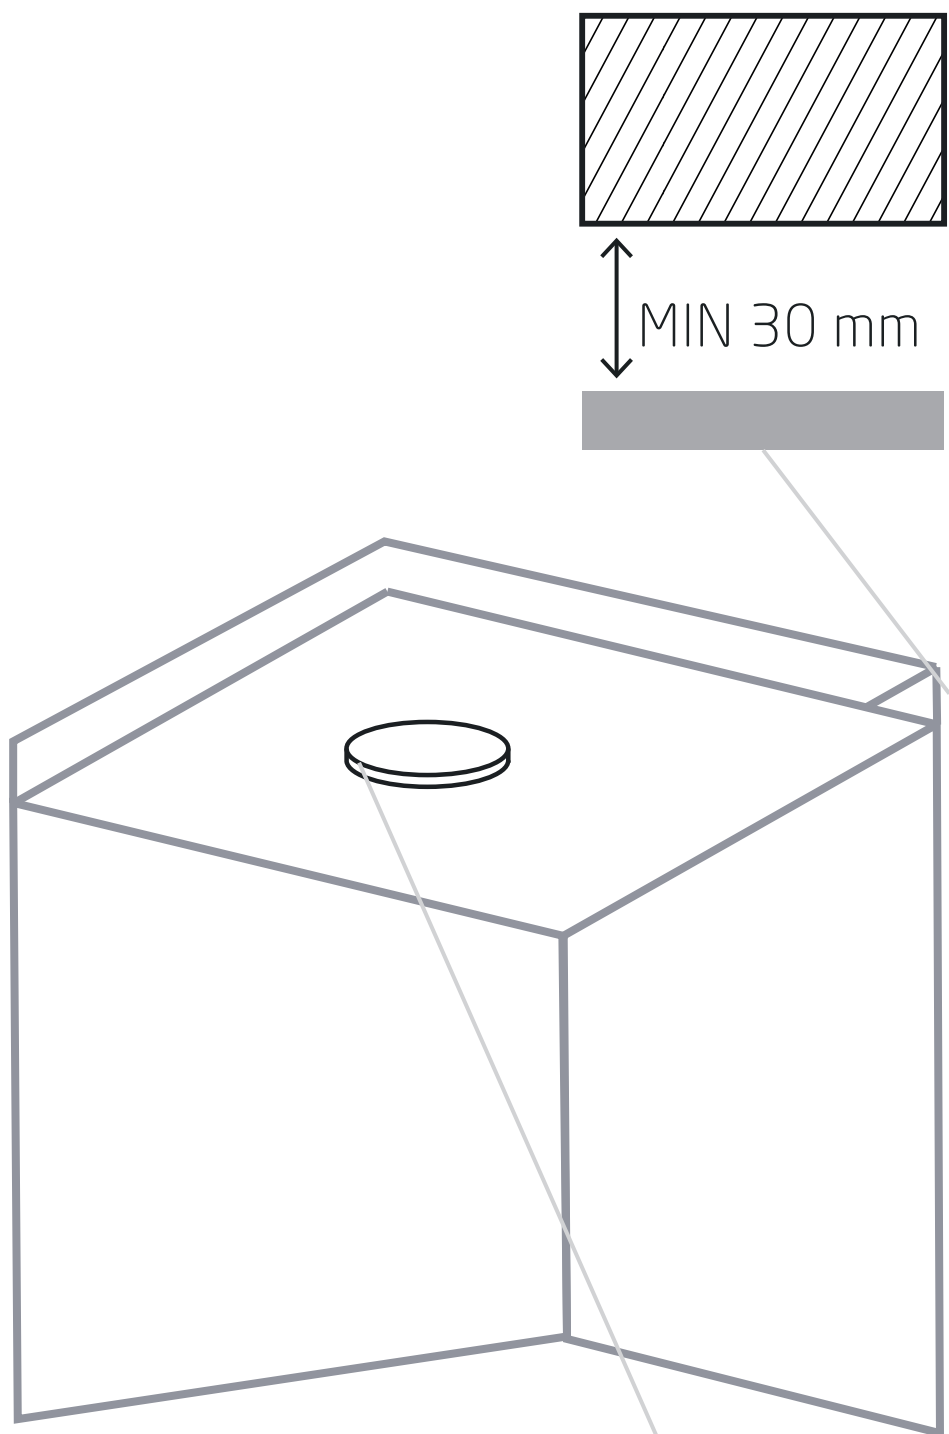

CANOPY F MINI

11186 | 11187 | 11188 | 11184
11185 | 11250 | 11248

WARNING! THIS CANOPY IS DESIGNED TO WORK ONLY WITH CAMELEON CABLES AND CAMELEON SHADES.

THE FIXTURE MAY ONLY BE INSTALLED AND CONNECTED BY PERSONS QUALIFIED FOR WORK WITH ELECTRICAL EQUIPMENT.

CANOPY F MINI