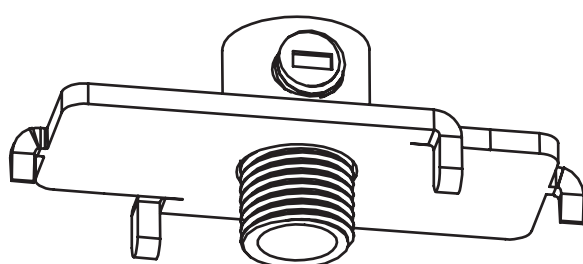

CANOPY F MINI

11186 | 11187 | 11188 | 11184
11185 | 11250 | 11248

WARNING! THIS CANOPY IS DESIGNED TO WORK ONLY WITH CAMELEON CABLES AND CAMELEON SHADES.

THE FIXTURE MAY ONLY BE INSTALLED AND CONNECTED BY PERSONS QUALIFIED FOR WORK WITH ELECTRICAL EQUIPMENT.

CANOPY F MINI