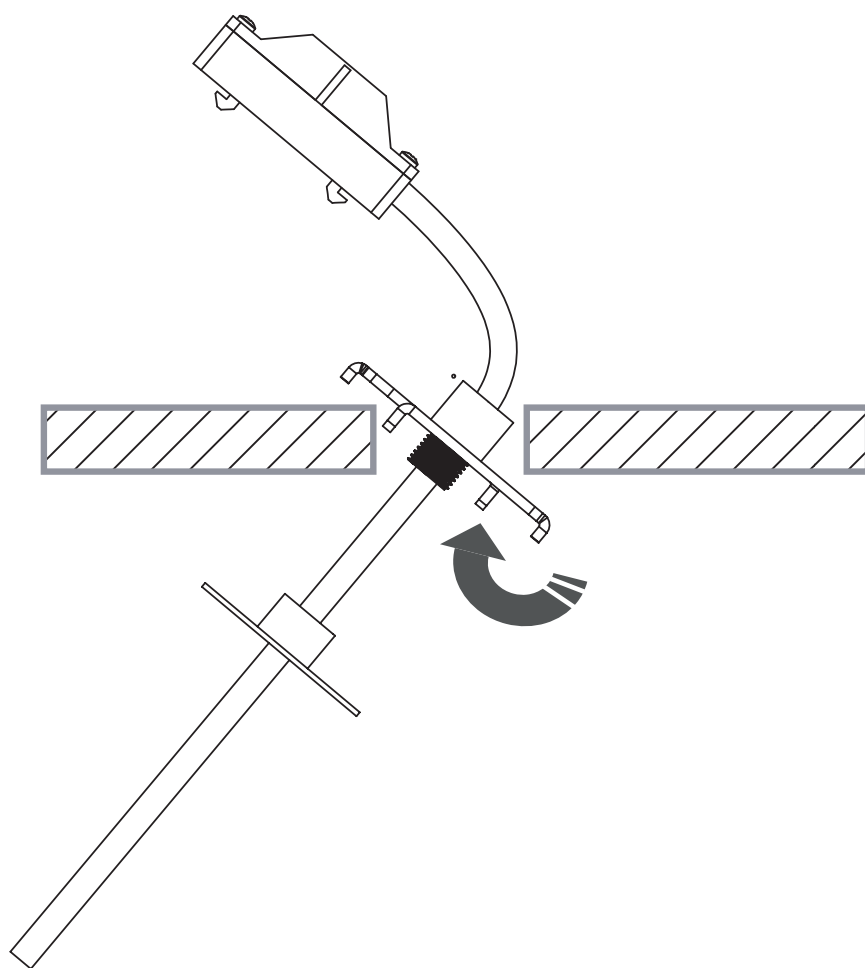

CANOPY F MINI

11186 | 11187 | 11188 | 11184
11185 | 11250 | 11248

WARNING! THIS CANOPY IS DESIGNED TO WORK ONLY WITH CAMELEON CABLES AND CAMELEON SHADES.

THE FIXTURE MAY ONLY BE INSTALLED AND CONNECTED BY PERSONS QUALIFIED FOR WORK WITH ELECTRICAL EQUIPMENT.

CANOPY F MINI