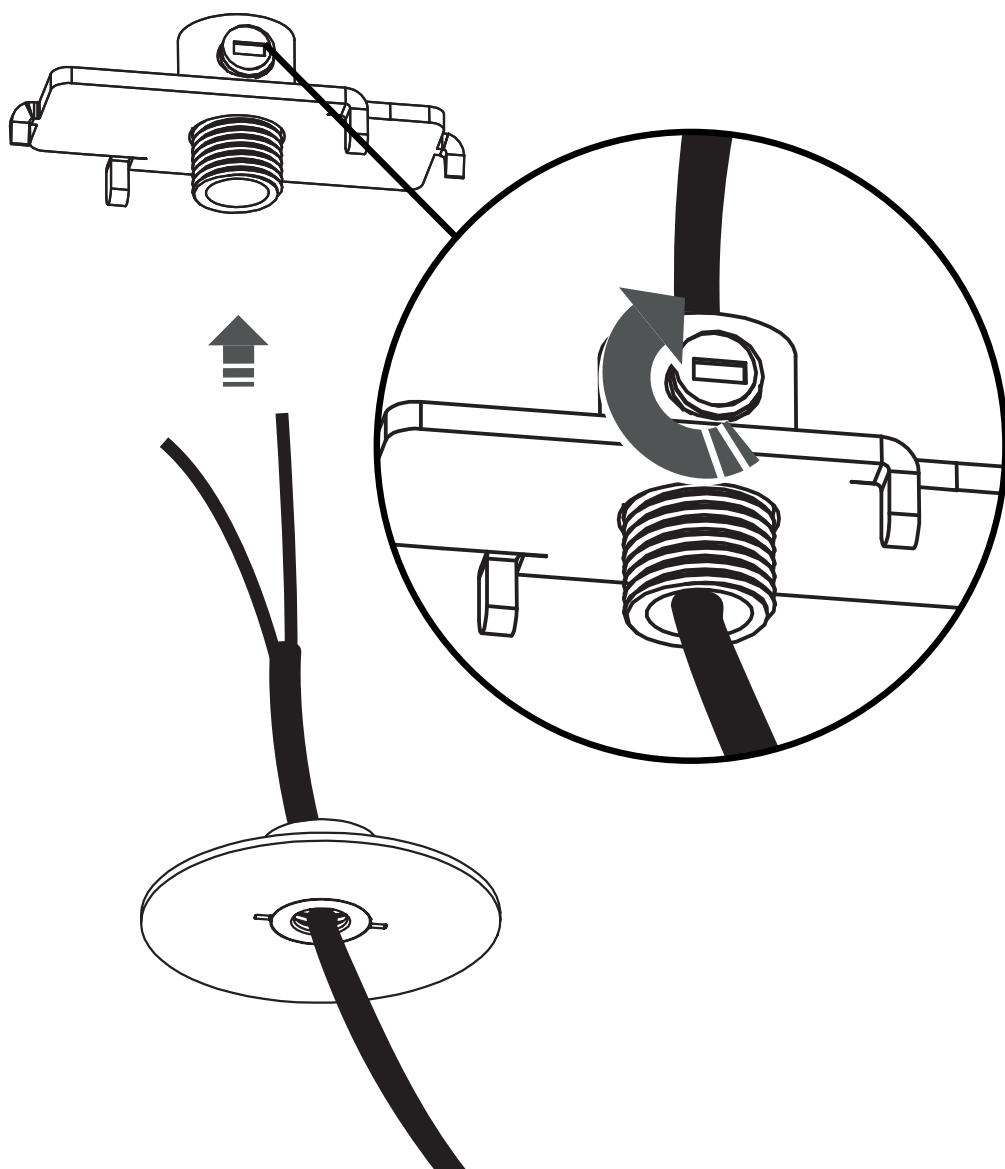

CANOPY F MINI

11186 | 11187 | 11188 | 11184
11185 | 11250 | 11248

WARNING! THIS CANOPY IS DESIGNED TO WORK ONLY WITH CAMELEON CABLES AND CAMELEON SHADES.

THE FIXTURE MAY ONLY BE INSTALLED AND CONNECTED BY PERSONS QUALIFIED FOR WORK WITH ELECTRICAL EQUIPMENT.