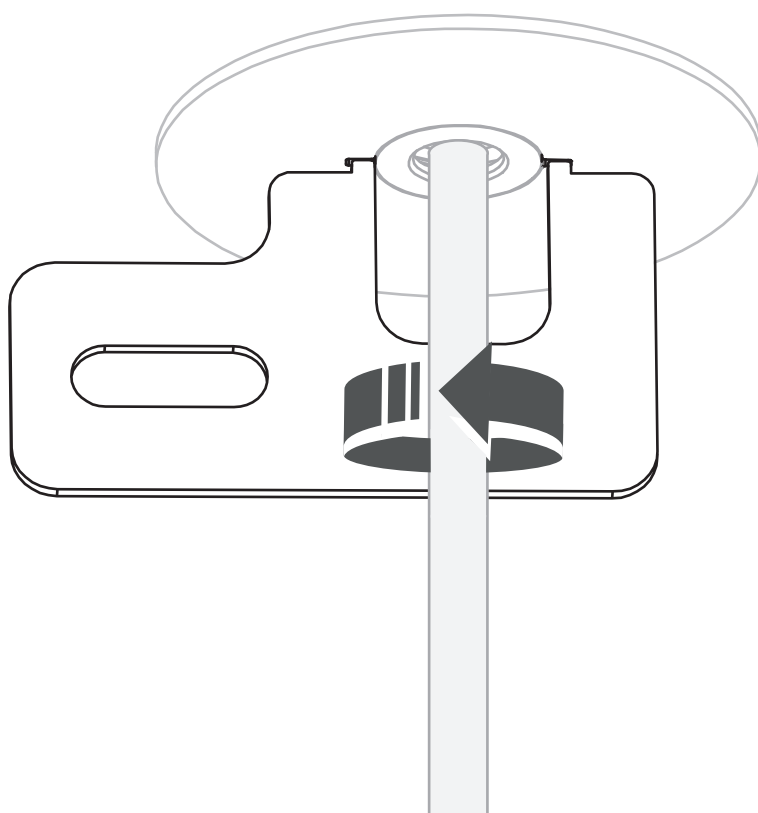

CANOPY F MINI

11186 | 11187 | 11188 | 11184
11185 | 11250 | 11248

WARNING! THIS CANOPY IS DESIGNED TO WORK ONLY WITH CAMELEON CABLES AND CAMELEON SHADES.

THE FIXTURE MAY ONLY BE INSTALLED AND CONNECTED BY PERSONS QUALIFIED FOR WORK WITH ELECTRICAL EQUIPMENT.

CANOPY F MINI