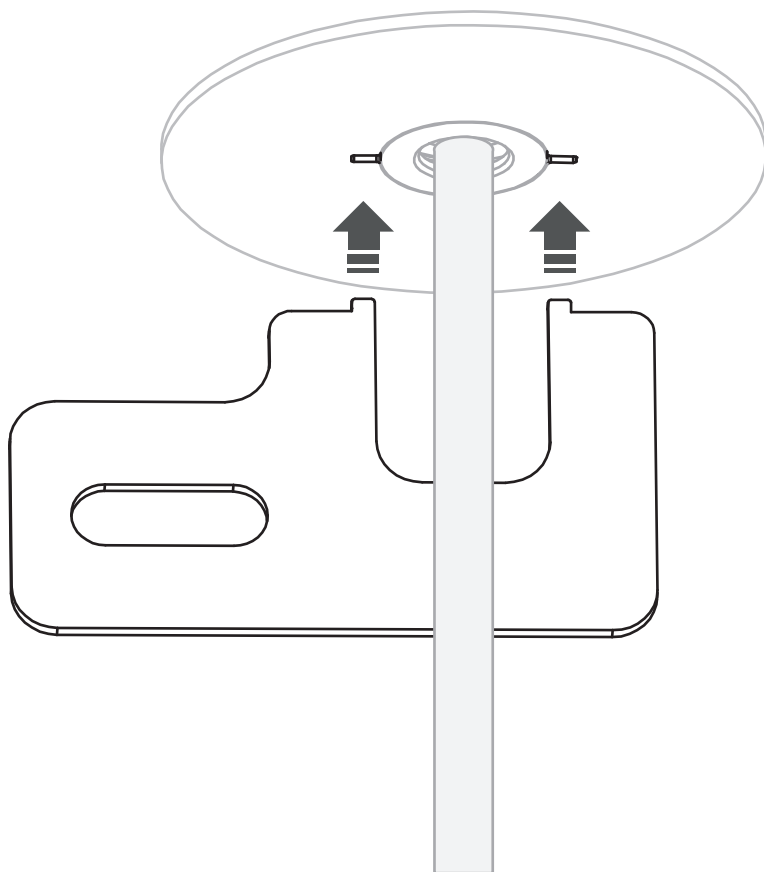

CANOPY F MINI

11186 | 11187 | 11188 | 11184
11185 | 11250 | 11248

WARNING! THIS CANOPY IS DESIGNED TO WORK ONLY WITH CAMELEON CABLES AND CAMELEON SHADES.

THE FIXTURE MAY ONLY BE INSTALLED AND CONNECTED BY PERSONS QUALIFIED FOR WORK WITH ELECTRICAL EQUIPMENT.

CANOPY F MINI