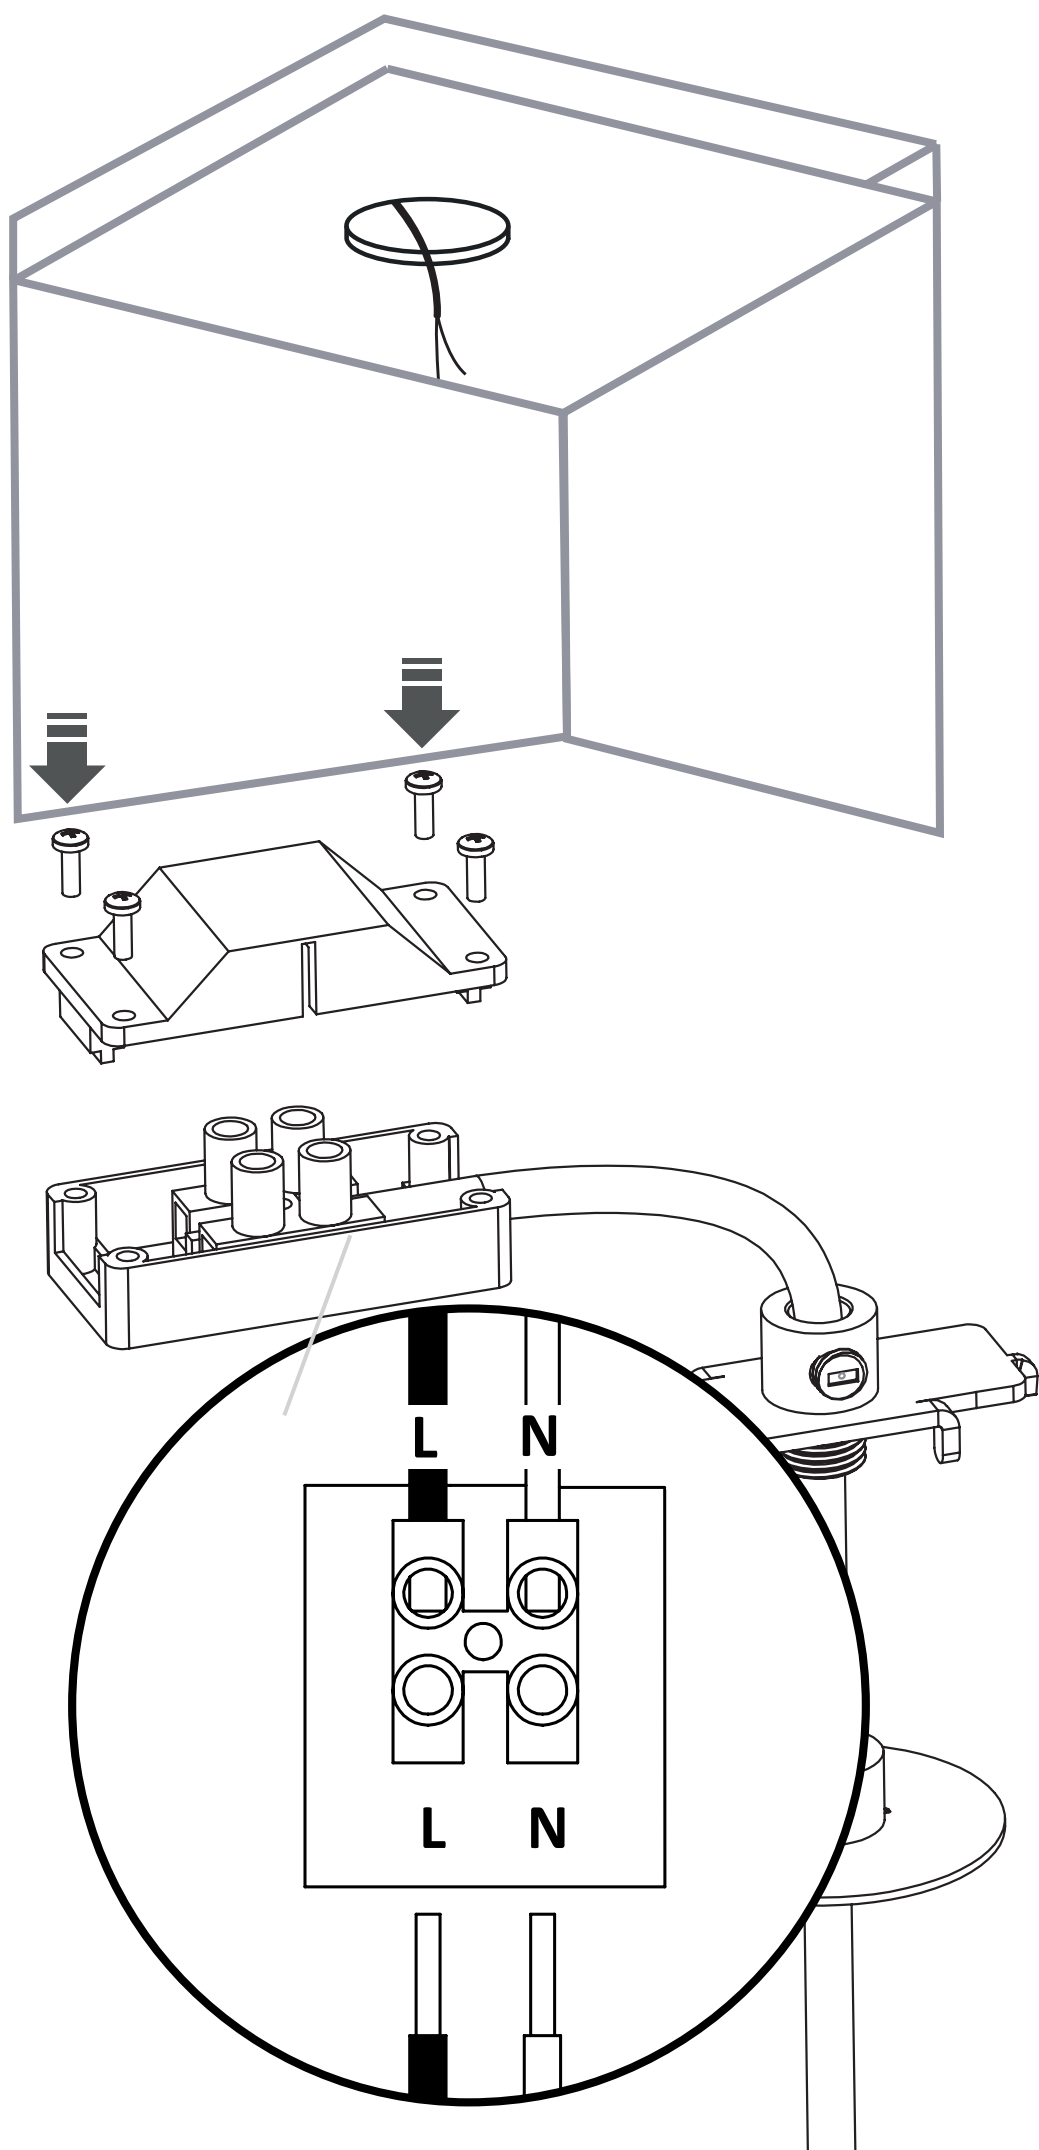

CANOPY F MINI

11186 | 11187 | 11188 | 11184
11185 | 11250 | 11248

WARNING! THIS CANOPY IS DESIGNED TO WORK ONLY WITH CAMELEON CABLES AND CAMELEON SHADES.

THE FIXTURE MAY ONLY BE INSTALLED AND CONNECTED BY PERSONS QUALIFIED FOR WORK WITH ELECTRICAL EQUIPMENT.

CANOPY F MINI