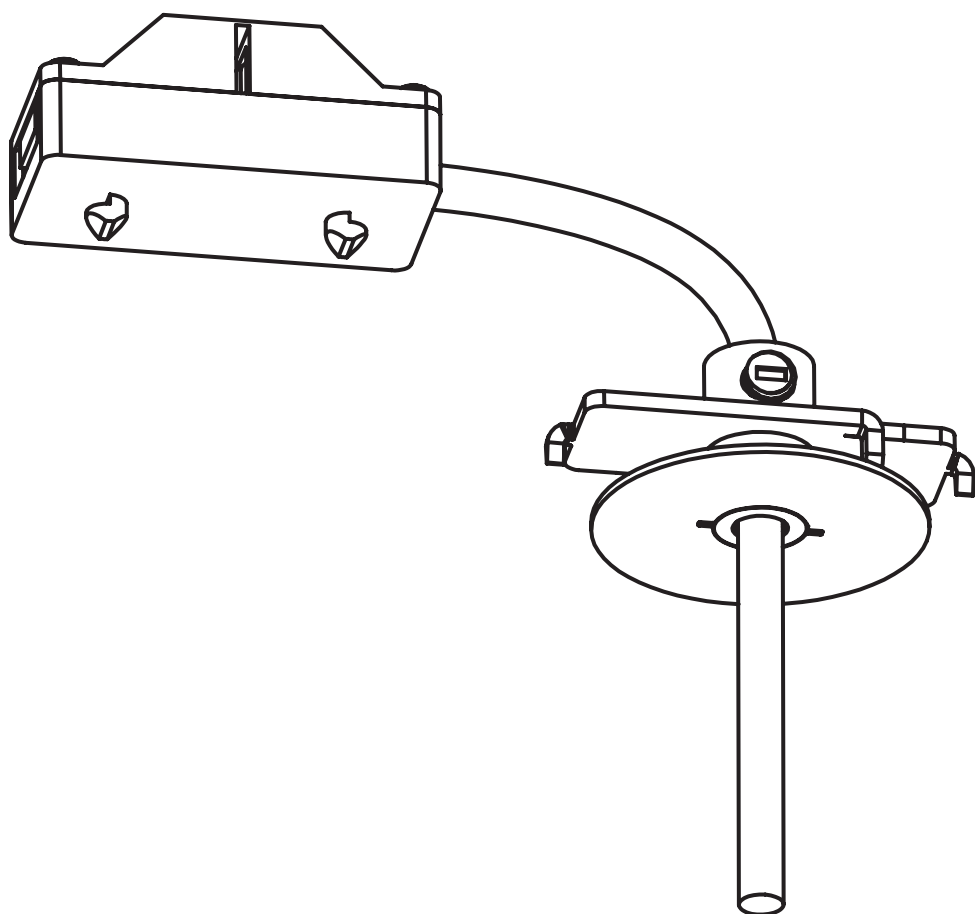

CANOPY F MINI

11186 | 11187 | 11188 | 11184
11185 | 11250 | 11248

WARNING! THIS CANOPY IS DESIGNED TO WORK ONLY WITH CAMELEON CABLES AND CAMELEON SHADES.

THE FIXTURE MAY ONLY BE INSTALLED AND CONNECTED BY PERSONS QUALIFIED FOR WORK WITH ELECTRICAL EQUIPMENT.

CANOPY F MINI