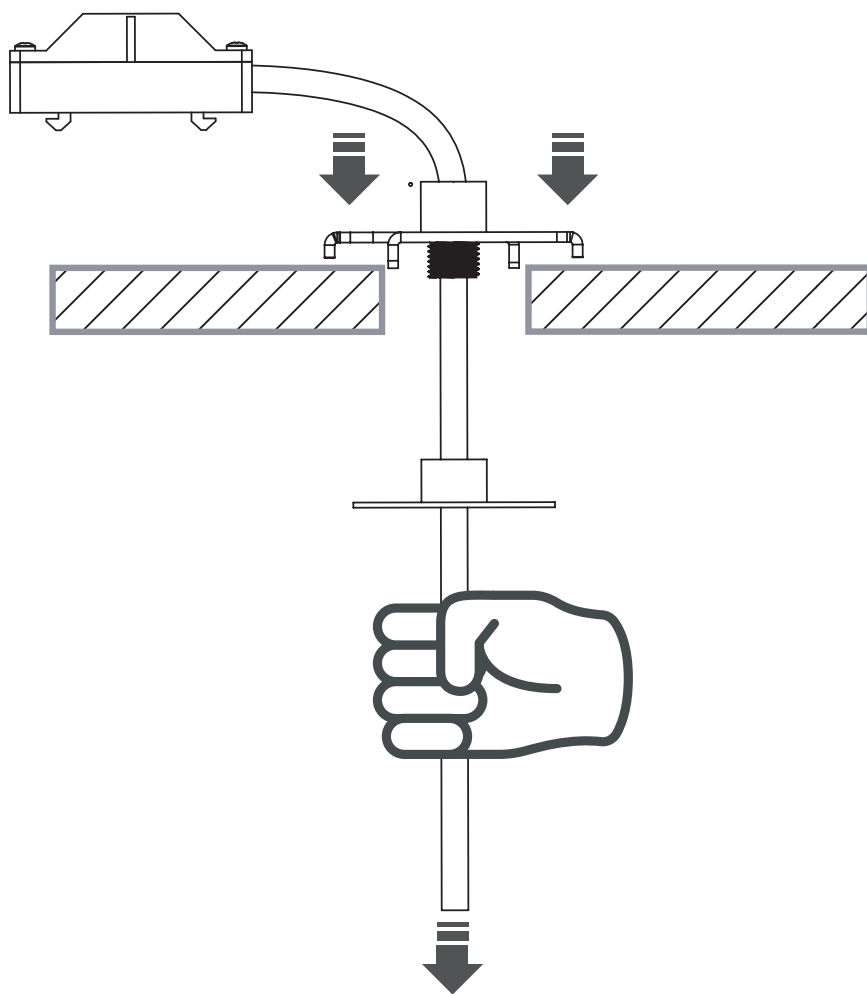

CANOPY F MINI

11186 | 11187 | 11188 | 11184
11185 | 11250 | 11248

WARNING! THIS CANOPY IS DESIGNED TO WORK ONLY WITH CAMELEON CABLES AND CAMELEON SHADES.

THE FIXTURE MAY ONLY BE INSTALLED AND CONNECTED BY PERSONS QUALIFIED FOR WORK WITH ELECTRICAL EQUIPMENT.