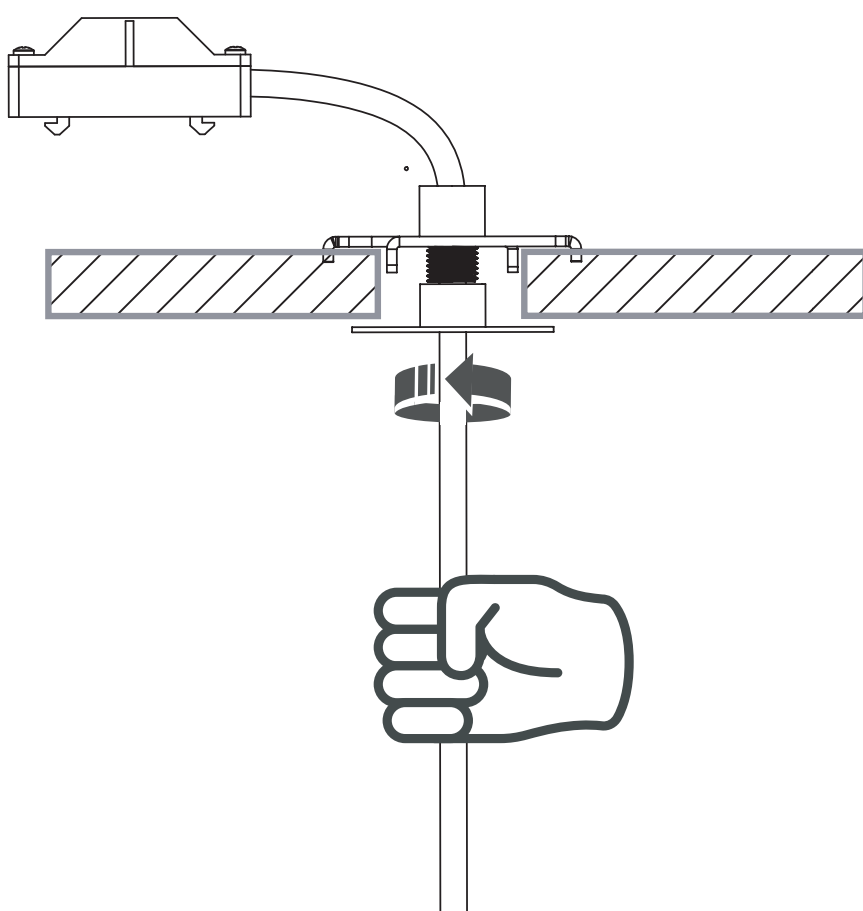

CANOPY F MINI

11186 | 11187 | 11188 | 11184
11185 | 11250 | 11248

WARNING! THIS CANOPY IS DESIGNED TO WORK ONLY WITH CAMELEON CABLES AND CAMELEON SHADES.

THE FIXTURE MAY ONLY BE INSTALLED AND CONNECTED BY PERSONS QUALIFIED FOR WORK WITH ELECTRICAL EQUIPMENT.