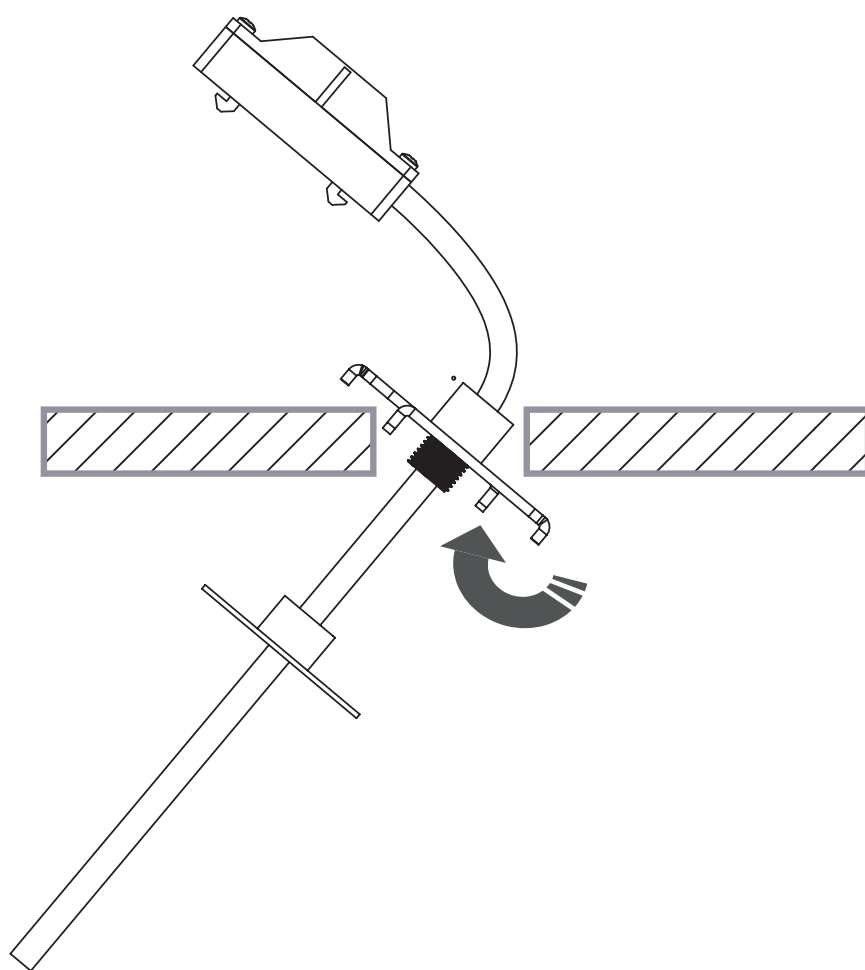

# CANOPY F MINI

11186 | 11187 | 11188 | 11184  
11185 | 11250 | 11248

**WARNING!** THIS CANOPY IS DESIGNED TO WORK ONLY WITH CAMELEON CABLES AND CAMELEON SHADES.

THE FIXTURE MAY ONLY BE INSTALLED AND CONNECTED BY PERSONS QUALIFIED FOR WORK WITH ELECTRICAL EQUIPMENT.

MIN 30 mm

CANOPY F MINI