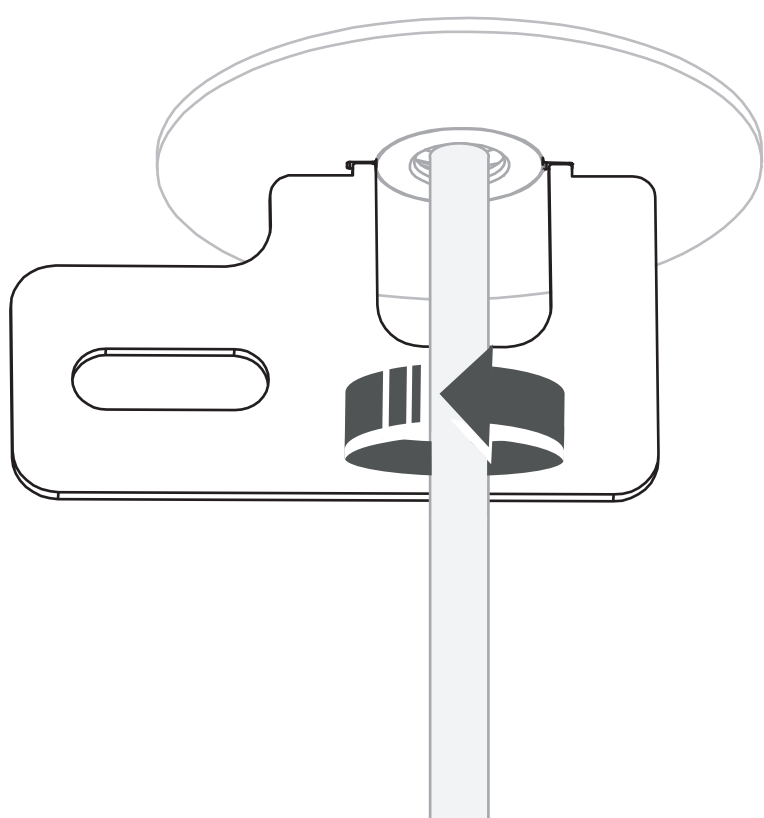

# CANOPY F MINI

11186 | 11187 | 11188 | 11184  
11185 | 11250 | 11248

**WARNING!** THIS CANOPY IS DESIGNED TO WORK ONLY WITH CAMELEON CABLES AND CAMELEON SHADES.

THE FIXTURE MAY ONLY BE INSTALLED AND CONNECTED BY PERSONS QUALIFIED FOR WORK WITH ELECTRICAL EQUIPMENT.

MIN 30 mm

CANOPY F MINI