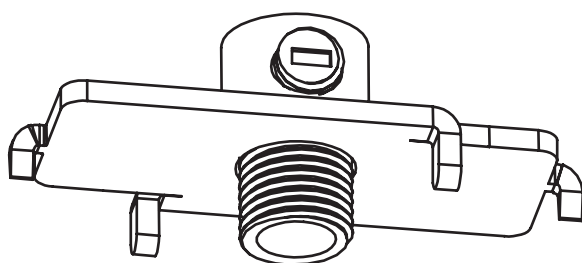

# CANOPY F MINI

11186 | 11187 | 11188 | 11184  
11185 | 11250 | 11248

**WARNING!** THIS CANOPY IS DESIGNED TO WORK ONLY WITH CAMELEON CABLES AND CAMELEON SHADES.

THE FIXTURE MAY ONLY BE INSTALLED AND CONNECTED BY PERSONS QUALIFIED FOR WORK WITH ELECTRICAL EQUIPMENT.

MIN 30 mm

CANOPY F MINI