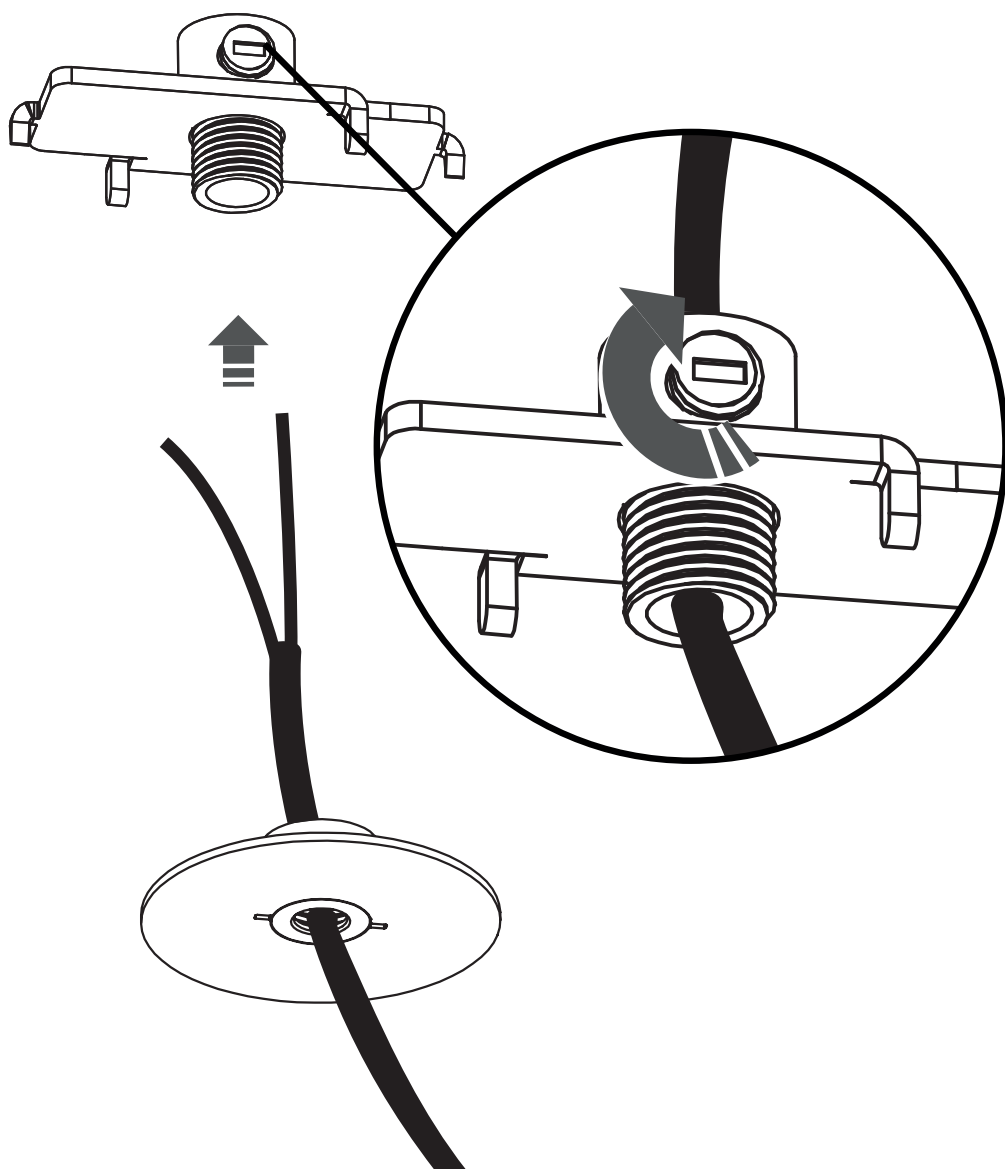

# CANOPY F MINI

11186 | 11187 | 11188 | 11184  
11185 | 11250 | 11248

**WARNING!** THIS CANOPY IS DESIGNED TO WORK ONLY WITH CAMELEON CABLES AND CAMELEON SHADES.

THE FIXTURE MAY ONLY BE INSTALLED AND CONNECTED BY PERSONS QUALIFIED FOR WORK WITH ELECTRICAL EQUIPMENT.

MIN 30 mm

CANOPY F MINI