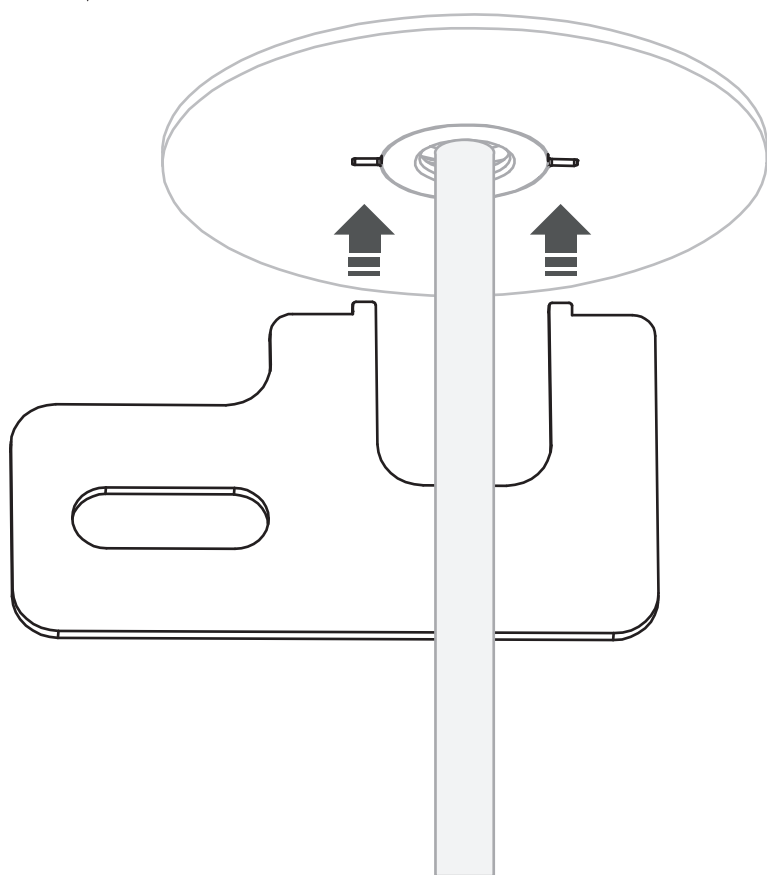

# CANOPY F MINI

11186 | 11187 | 11188 | 11184  
11185 | 11250 | 11248

**WARNING!** THIS CANOPY IS DESIGNED TO WORK ONLY WITH CAMELEON CABLES AND CAMELEON SHADES.

THE FIXTURE MAY ONLY BE INSTALLED AND CONNECTED BY PERSONS QUALIFIED FOR WORK WITH ELECTRICAL EQUIPMENT.

MIN 30 mm

CANOPY F MINI