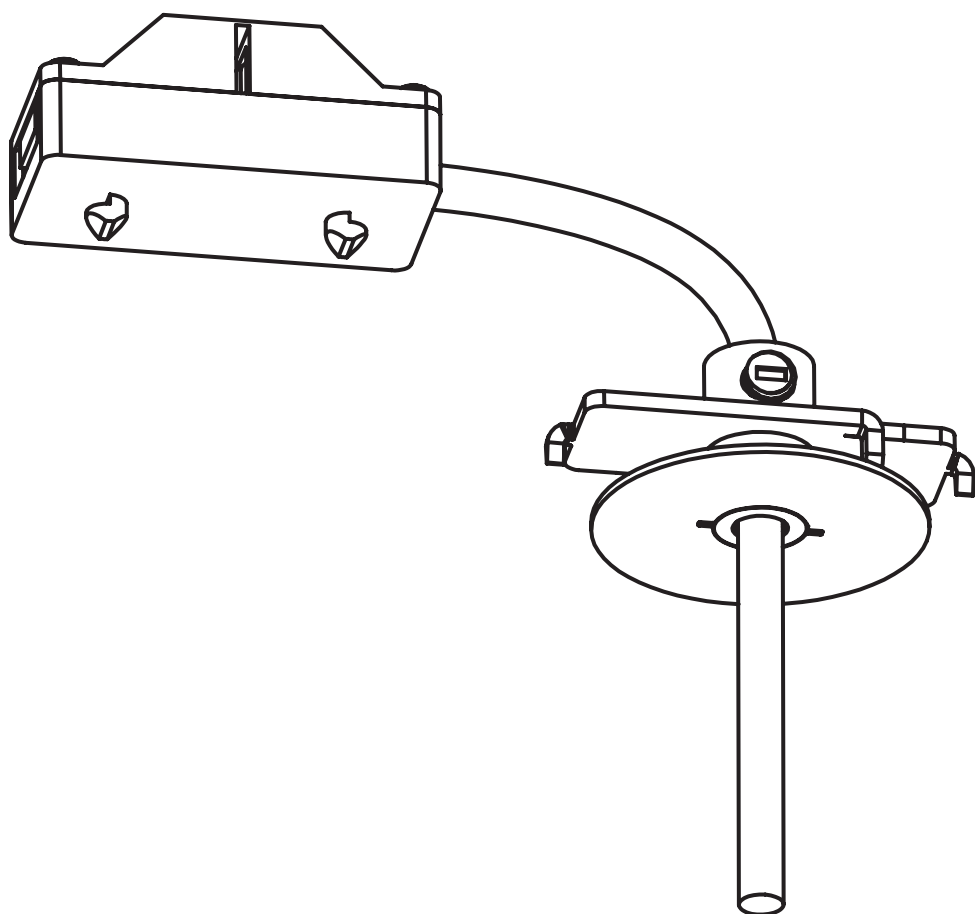

# CANOPY F MINI

11186 | 11187 | 11188 | 11184  
11185 | 11250 | 11248

**WARNING!** THIS CANOPY IS DESIGNED TO WORK ONLY WITH CAMELEON CABLES AND CAMELEON SHADES.

THE FIXTURE MAY ONLY BE INSTALLED AND CONNECTED BY PERSONS QUALIFIED FOR WORK WITH ELECTRICAL EQUIPMENT.