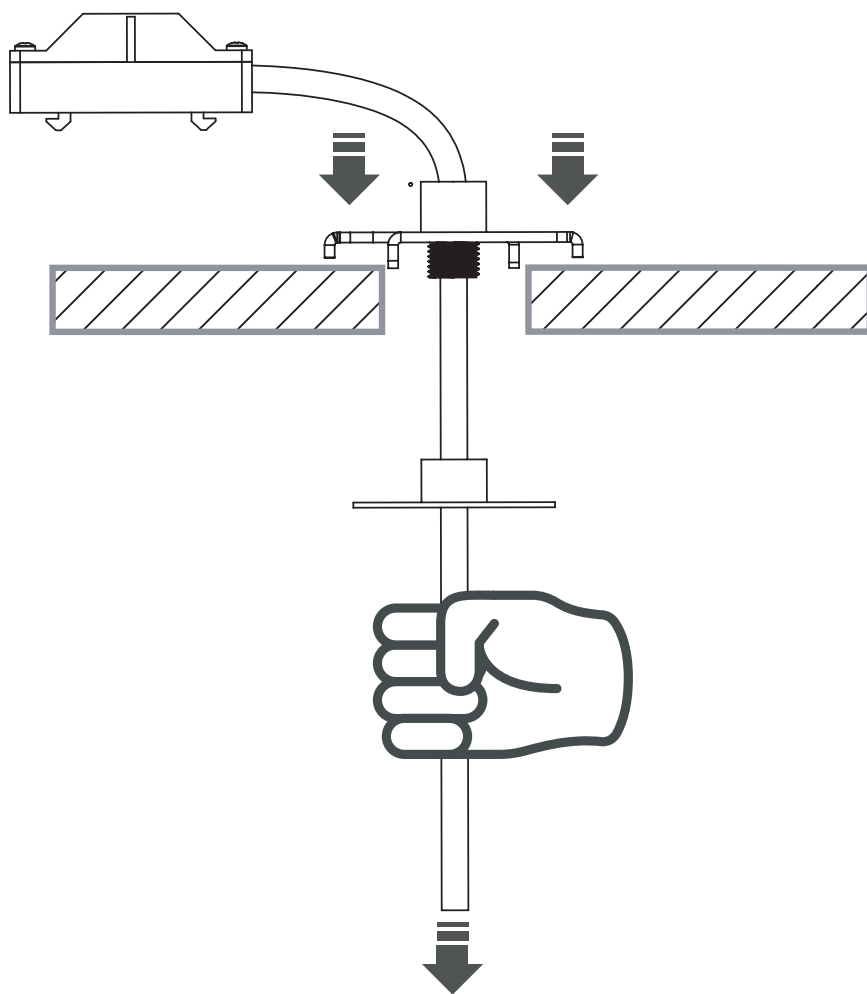

# CANOPY F MINI

11186 | 11187 | 11188 | 11184  
11185 | 11250 | 11248

**WARNING!** THIS CANOPY IS DESIGNED TO WORK ONLY WITH CAMELEON CABLES AND CAMELEON SHADES.

THE FIXTURE MAY ONLY BE INSTALLED AND CONNECTED BY PERSONS QUALIFIED FOR WORK WITH ELECTRICAL EQUIPMENT.

MIN 30 mm

CANOPY F MINI