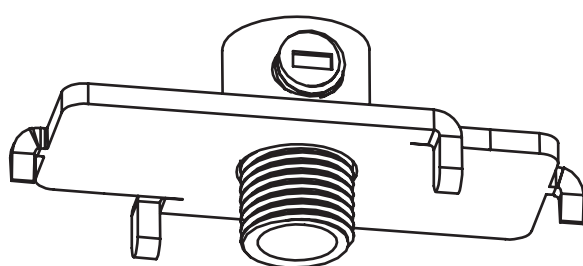

# CANOPY F MINI

11186 | 11187 | 11188 | 11184  
11185 | 11250 | 11248

**WARNING!** THIS CANOPY IS DESIGNED TO WORK ONLY WITH CAMELEON CABLES AND CAMELEON SHADES.

THE FIXTURE MAY ONLY BE INSTALLED AND CONNECTED BY PERSONS QUALIFIED FOR WORK WITH ELECTRICAL EQUIPMENT.

MIN 30 mm

CANOPY F MINI