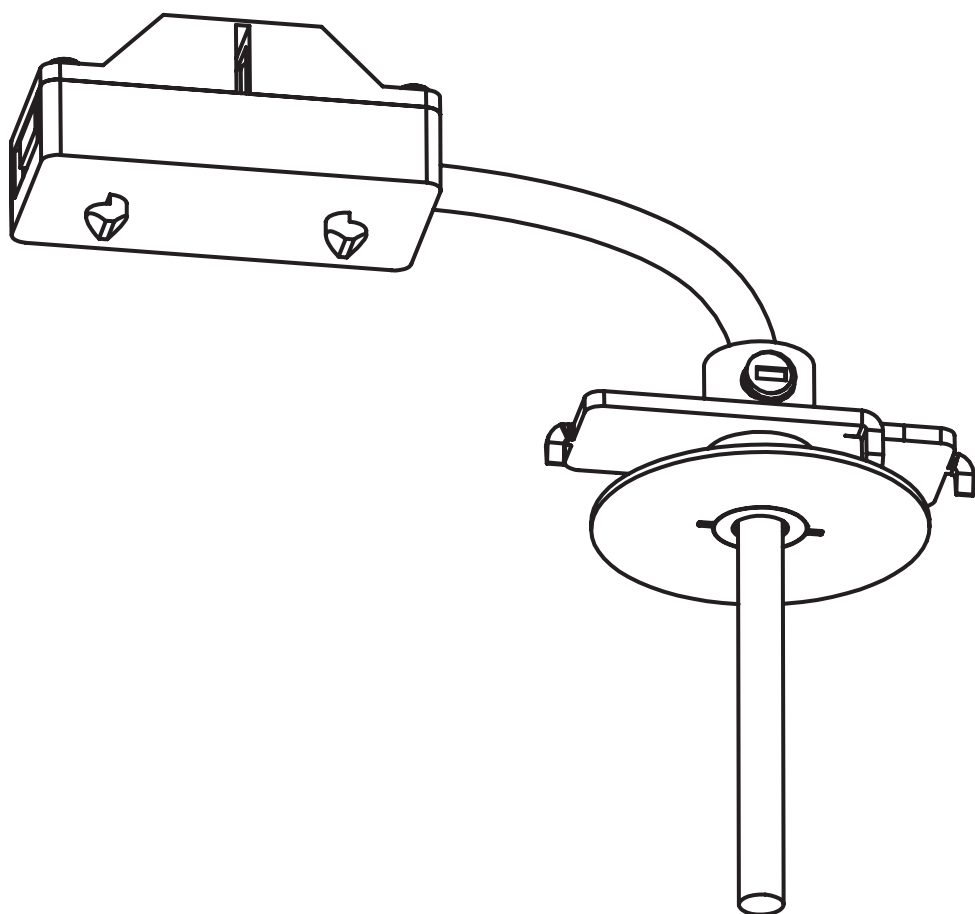

# CANOPY F MINI

11186 | 11187 | 11188 | 11184  
11185 | 11250 | 11248

**WARNING!** THIS CANOPY IS DESIGNED TO WORK ONLY WITH CAMELEON CABLES AND CAMELEON SHADES.

THE FIXTURE MAY ONLY BE INSTALLED AND CONNECTED BY PERSONS QUALIFIED FOR WORK WITH ELECTRICAL EQUIPMENT.

MIN 30 mm

CANOPY F MINI