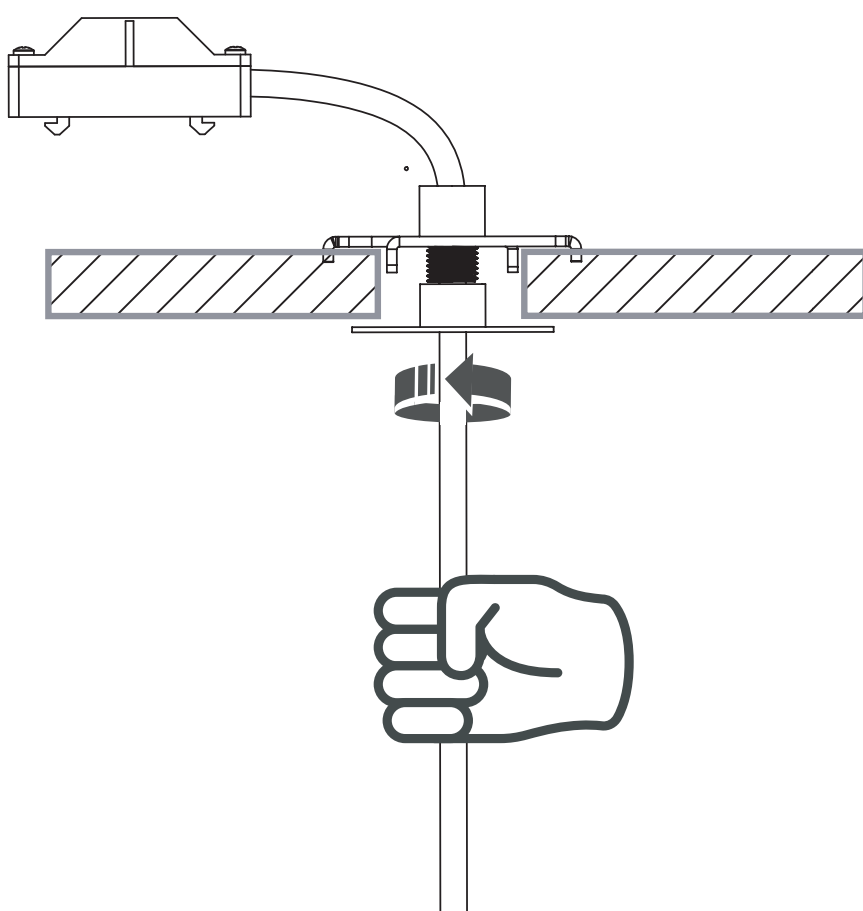

# CANOPY F MINI

11186 | 11187 | 11188 | 11184  
11185 | 11250 | 11248

**WARNING!** THIS CANOPY IS DESIGNED TO WORK ONLY WITH CAMELEON CABLES AND CAMELEON SHADES.

THE FIXTURE MAY ONLY BE INSTALLED AND CONNECTED BY PERSONS QUALIFIED FOR WORK WITH ELECTRICAL EQUIPMENT.

MIN 30 mm

CANOPY F MINI