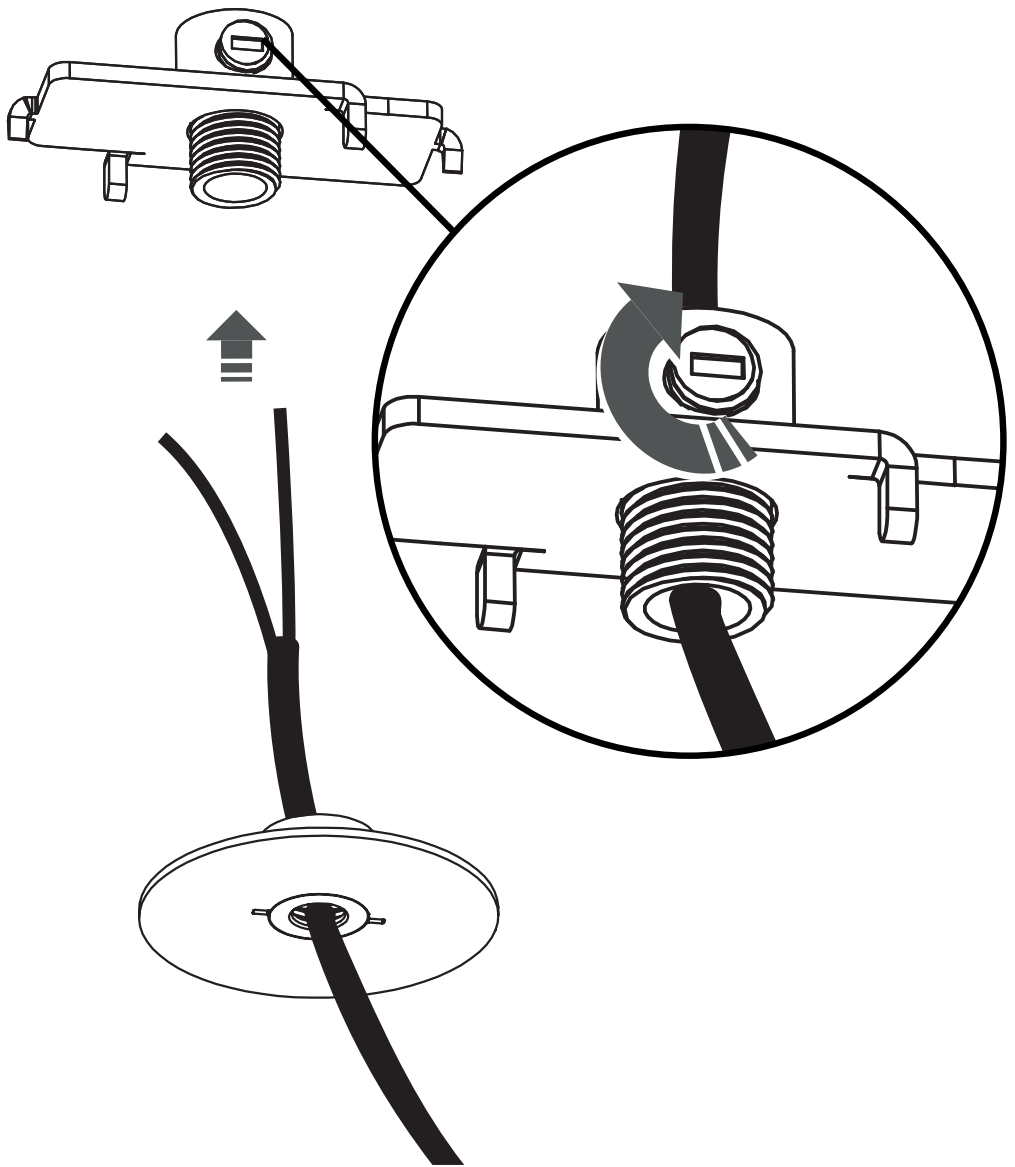

# CANOPY F MINI

11186 | 11187 | 11188 | 11184  
11185 | 11250 | 11248

**WARNING!** THIS CANOPY IS DESIGNED TO WORK ONLY WITH CAMELEON CABLES AND CAMELEON SHADES.

THE FIXTURE MAY ONLY BE INSTALLED AND CONNECTED BY PERSONS QUALIFIED FOR WORK WITH ELECTRICAL EQUIPMENT.

MIN 30 mm

CANOPY F MINI