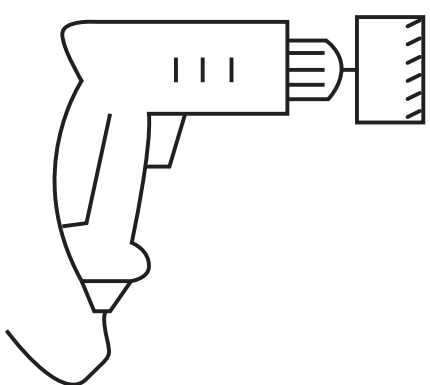

# CANOPY F MINI

11186 | 11187 | 11188 | 11184  
11185 | 11250 | 11248

**WARNING!** THIS CANOPY IS DESIGNED TO WORK ONLY WITH CAMELEON CABLES AND CAMELEON SHADES.

THE FIXTURE MAY ONLY BE INSTALLED AND CONNECTED BY PERSONS QUALIFIED FOR WORK WITH ELECTRICAL EQUIPMENT.

MIN 30 mm

CANOPY F MINI