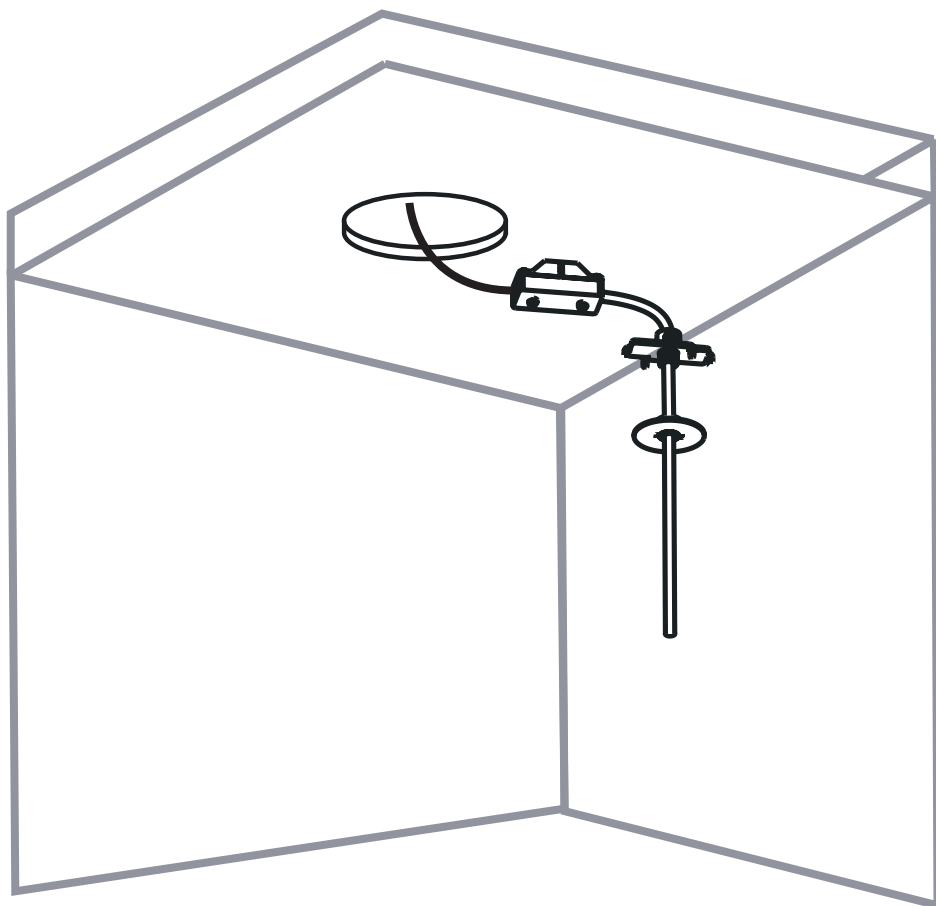

# CANOPY F MINI

11186 | 11187 | 11188 | 11184  
11185 | 11250 | 11248

**WARNING!** THIS CANOPY IS DESIGNED TO WORK ONLY WITH CAMELEON CABLES AND CAMELEON SHADES.

THE FIXTURE MAY ONLY BE INSTALLED AND CONNECTED BY PERSONS QUALIFIED FOR WORK WITH ELECTRICAL EQUIPMENT.

MIN 30 mm

CANOPY F MINI