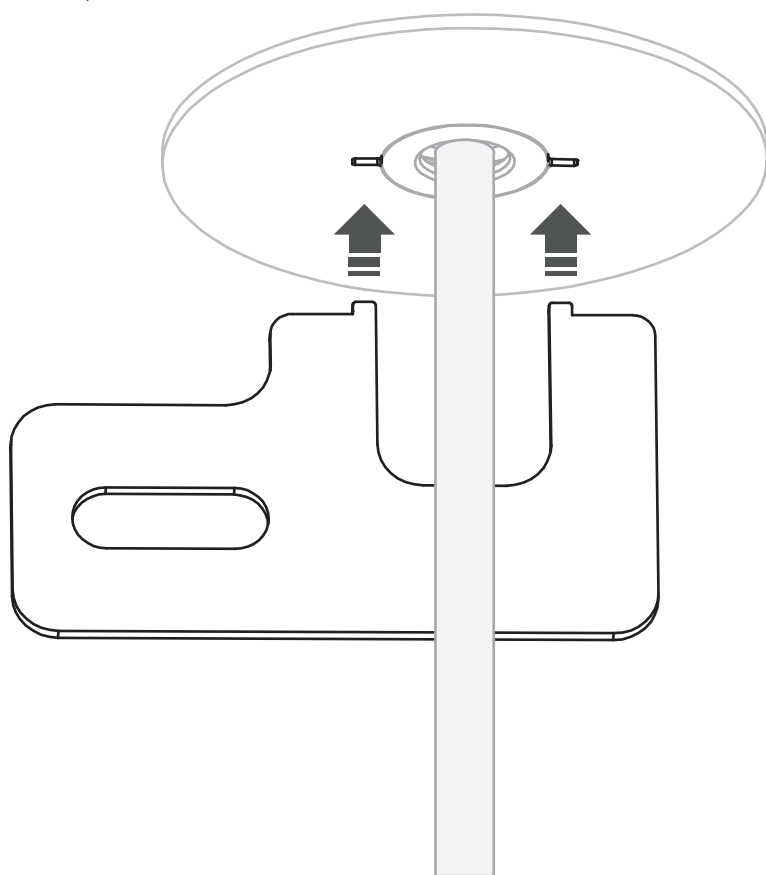

# CANOPY F MINI

11186 | 11187 | 11188 | 11184  
11185 | 11250 | 11248

**WARNING!** THIS CANOPY IS DESIGNED TO WORK ONLY WITH CAMELEON CABLES AND CAMELEON SHADES.

THE FIXTURE MAY ONLY BE INSTALLED AND CONNECTED BY PERSONS QUALIFIED FOR WORK WITH ELECTRICAL EQUIPMENT.

MIN 30 mm

CANOPY F MINI