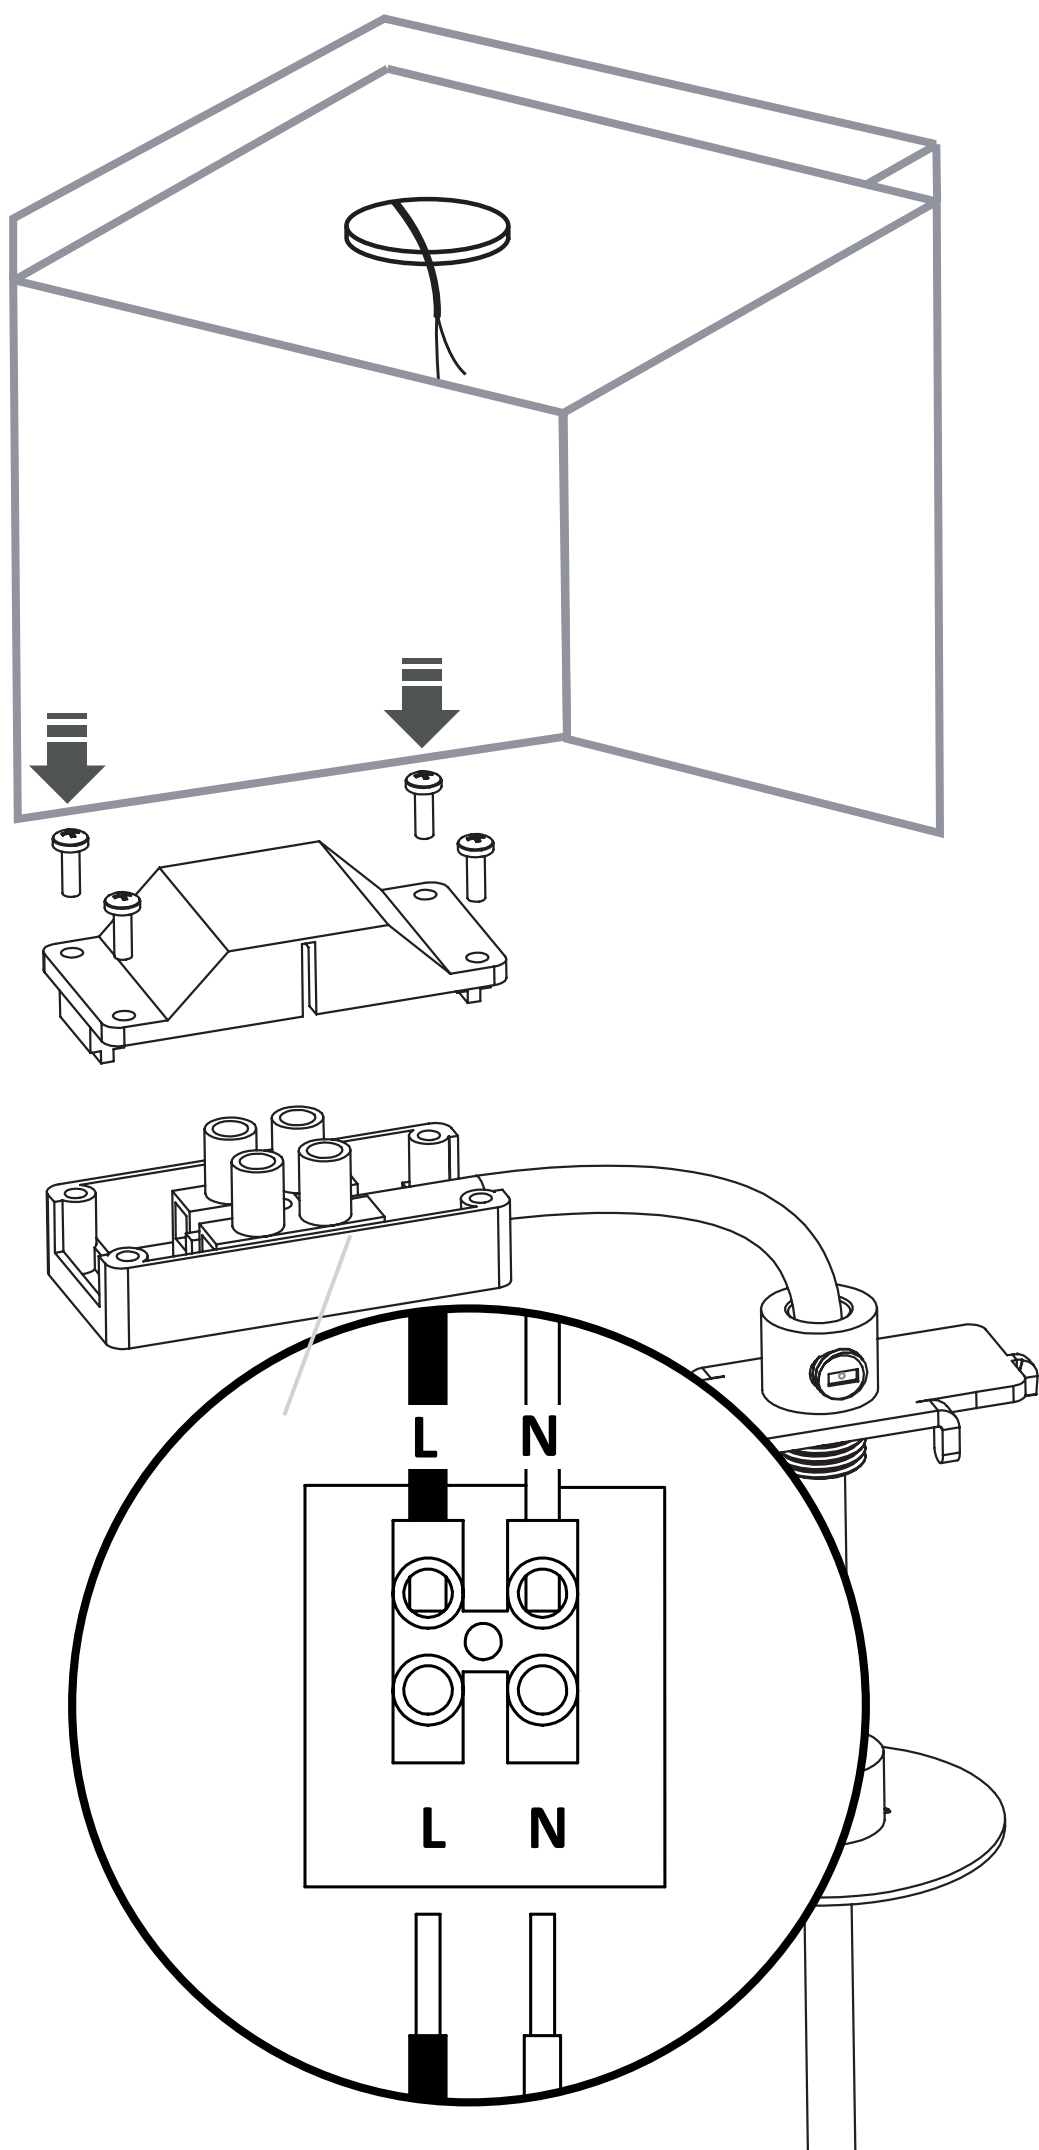

# CANOPY F MINI

11186 | 11187 | 11188 | 11184  
11185 | 11250 | 11248

**WARNING!** THIS CANOPY IS DESIGNED TO WORK ONLY WITH CAMELEON CABLES AND CAMELEON SHADES.

THE FIXTURE MAY ONLY BE INSTALLED AND CONNECTED BY PERSONS QUALIFIED FOR WORK WITH ELECTRICAL EQUIPMENT.

MIN 30 mm

CANOPY F MINI