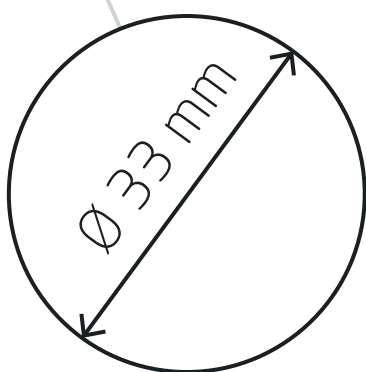

# CANOPY F MINI

11186 | 11187 | 11188 | 11184  
11185 | 11250 | 11248

**WARNING!** THIS CANOPY IS DESIGNED TO WORK ONLY WITH CAMELEON CABLES AND CAMELEON SHADES.

THE FIXTURE MAY ONLY BE INSTALLED AND CONNECTED BY PERSONS QUALIFIED FOR WORK WITH ELECTRICAL EQUIPMENT.

MIN 30 mm

CANOPY F MINI