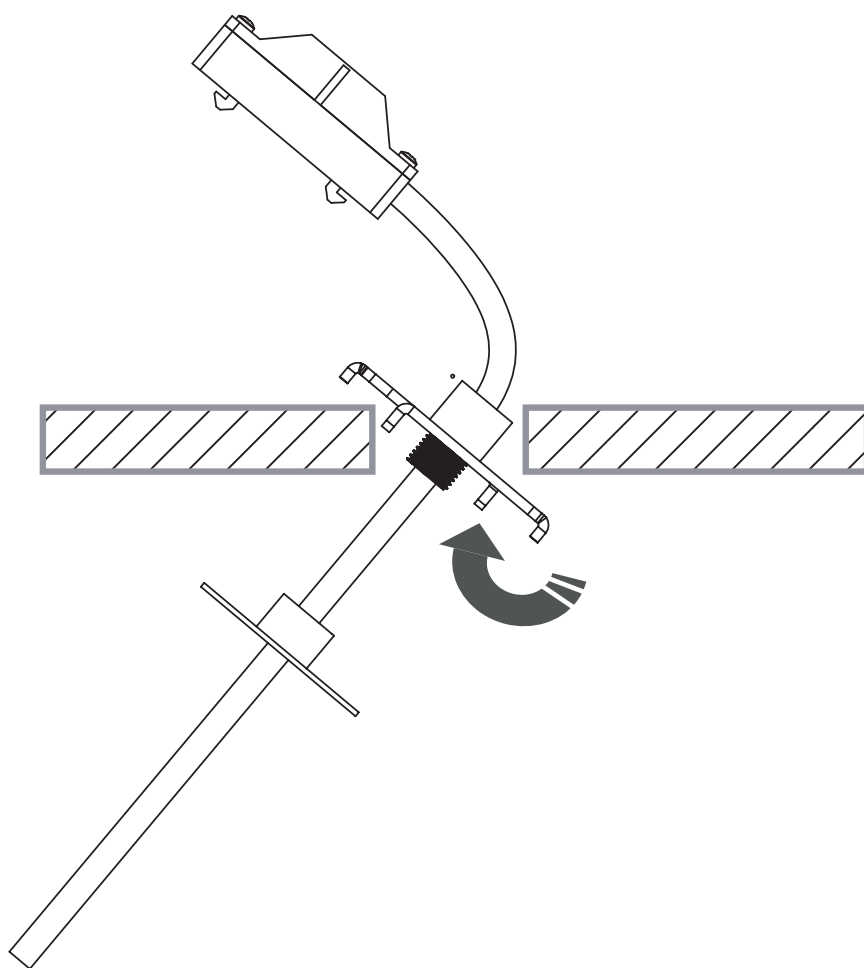

# CANOPY F MINI

11186 | 11187 | 11188 | 11184  
11185 | 11250 | 11248

**WARNING!** THIS CANOPY IS DESIGNED TO WORK ONLY WITH CAMELEON CABLES AND CAMELEON SHADES.

THE FIXTURE MAY ONLY BE INSTALLED AND CONNECTED BY PERSONS QUALIFIED FOR WORK WITH ELECTRICAL EQUIPMENT.

MIN 30 mm

CANOPY F MINI