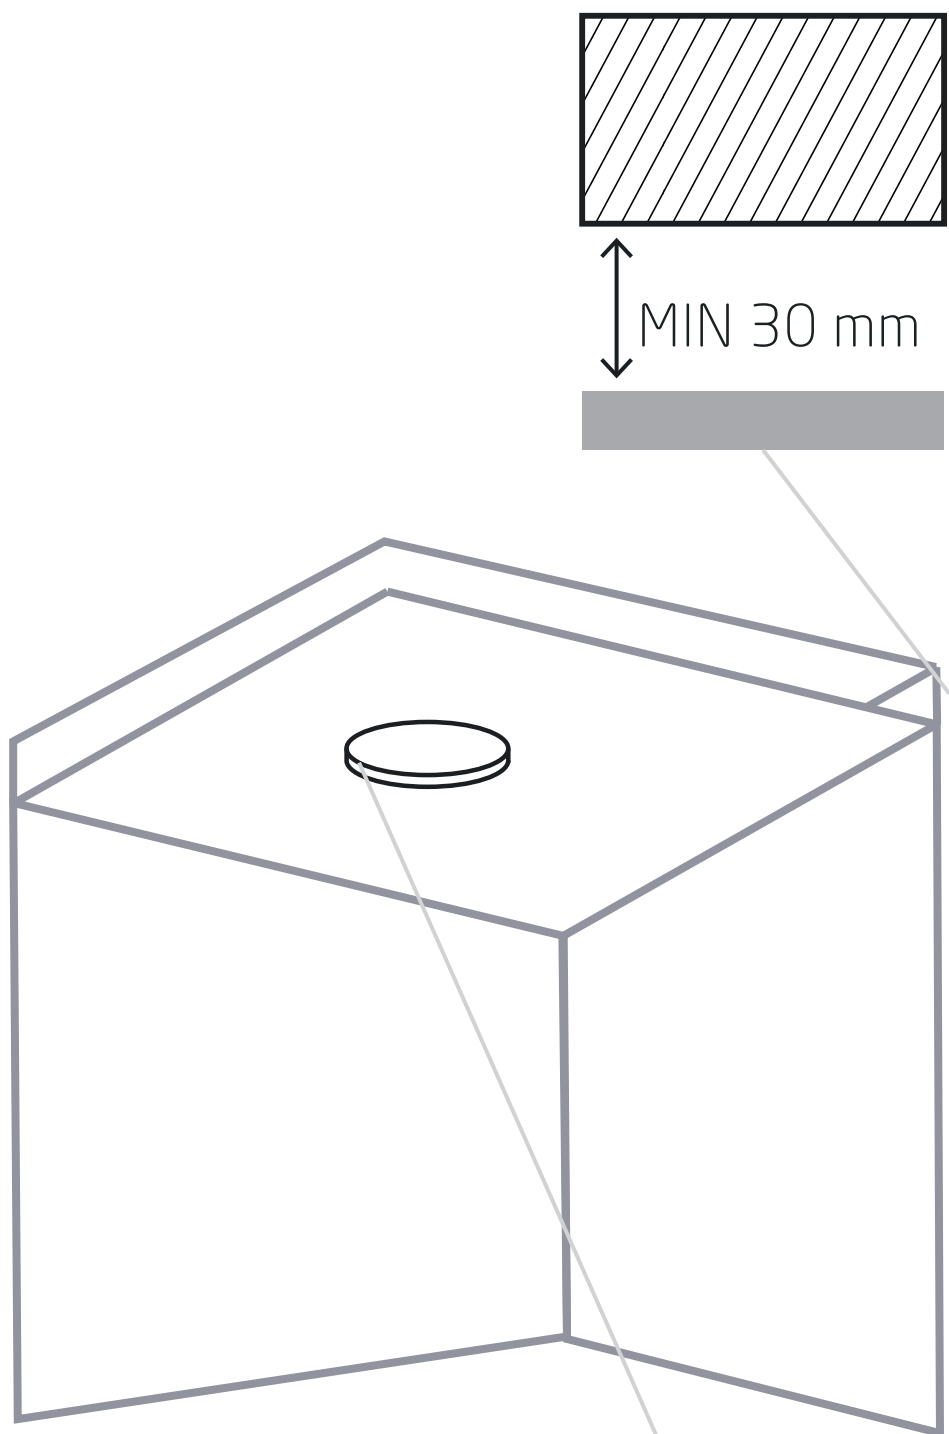

# CANOPY F MINI

11186 | 11187 | 11188 | 11184  
11185 | 11250 | 11248

**WARNING!** THIS CANOPY IS DESIGNED TO WORK ONLY WITH CAMELEON CABLES AND CAMELEON SHADES.

THE FIXTURE MAY ONLY BE INSTALLED AND CONNECTED BY PERSONS QUALIFIED FOR WORK WITH ELECTRICAL EQUIPMENT.

MIN 30 mm

CANOPY F MINI