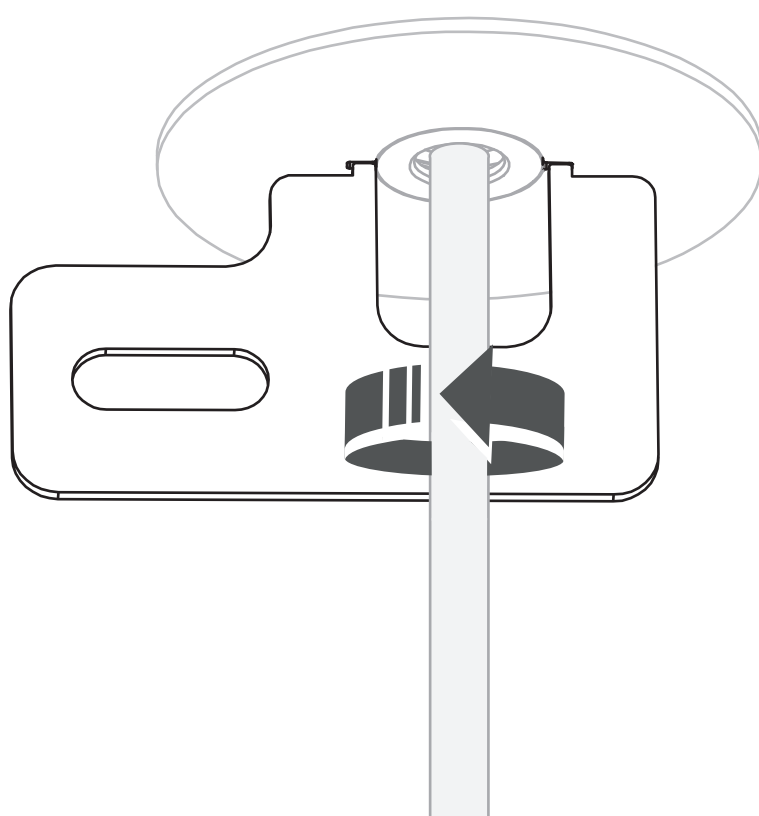

# CANOPY F MINI

11186 | 11187 | 11188 | 11184  
11185 | 11250 | 11248

**WARNING!** THIS CANOPY IS DESIGNED TO WORK ONLY WITH CAMELEON CABLES AND CAMELEON SHADES.

THE FIXTURE MAY ONLY BE INSTALLED AND CONNECTED BY PERSONS QUALIFIED FOR WORK WITH ELECTRICAL EQUIPMENT.

MIN 30 mm

CANOPY F MINI