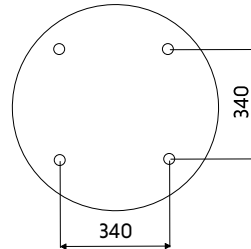

# AGNES ROUND LED PRO

10973 | 10974 | 10979 | 10980

THIS PRODUCT CONTAINS A LIGHT SOURCE OF ENERGY EFFICIENCY CLASS:  
E (10973, 10974, 10979, 10980)

1

2

3

4

5