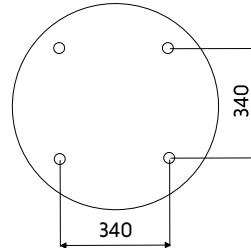

# AGNES ROUND LED PRO

10973 | 10974 | 10979 | 10980

THIS PRODUCT CONTAINS A LIGHT SOURCE OF ENERGY EFFICIENCY CLASS:  
E (10973, 10974, 10979, 10980)

1

2

3

4

5