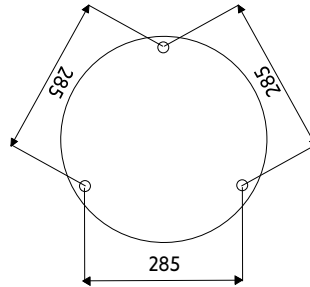

AGNES ROUND LED PRO

10971 | 10972 | 10977 | 10978

THIS PRODUCT CONTAINS A LIGHT SOURCE OF ENERGY EFFICIENCY CLASS:
E (10971, 10972, 10977, 10978)

1

2

3

4

5