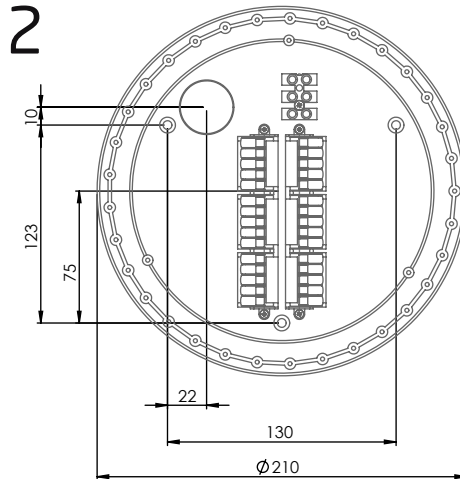

# CANOPY A

8565 | 8563  
8564 | 10336

**WARNING! THIS CANOPY IS DESIGNED TO WORK ONLY WITH CAMELEON CABLES AND CAMELEON SHADES**

7

8

9

10

10336