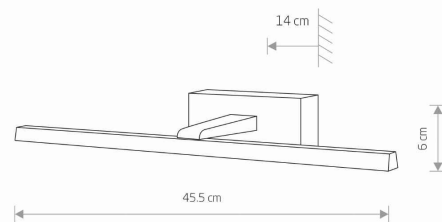

LUMINAIRE MODEL

**VAN GOGH LED S  
10292**CATALOGUE GROUP  
COUNTRY OF ORIGIN**KATALOG 2022  
MADE IN P.R.C.**

LIGHT SOURCE	<b>LED</b>
LIGHT SOURCES TYPE	<b>Integrated</b>
MAXIMUM WATTAGE	<b>9W</b>
LAMP INCLUDES SOURCE OF LIGHT	<b>Yes</b>
NUMBER OF LIGHT SOURCES	<b>1</b>
IP	<b>IP20</b>
	<b>Interior use</b>
LIFETIME	<b>30000h</b>

THIS PRODUCT 10292 CONTAINS A LIGHT SOURCE 7896 OF ENERGY EFFICIENCY CLASS: E

PACKAGE DIMENSIONS **46,5cm/15cm/7cm**  
(L/W/H)

NET/GROSS WEIGHT	<b>0,29kg/0,40kg</b>
ASSEMBLY METHOD	<b>Direct assembly</b>
LEADING/SUPPLEMENTARY COLOR	<b>White</b>
MATERIALS	<b>Painted aluminum, Plastic PC</b>
STYLE	<b>Modern</b>
ELECTRICAL SECURITY CLASS	<b>I</b>
POWER SUPPLY	<b>~220-230V/50/60Hz</b>

DIMENSIONS

5 9 0 3 1 3 9 1 0 2 9 2 6

Item No.	POWER	COLOR TEMP	LUMEN	BEAM ANGLE	CRI	IP	LED BRAND	DRIVER BRAND	LIFETIME	WARRANTY
10292	9W	3000K	430lm	120°	≥ 80	IP20	—	—	30000h	—