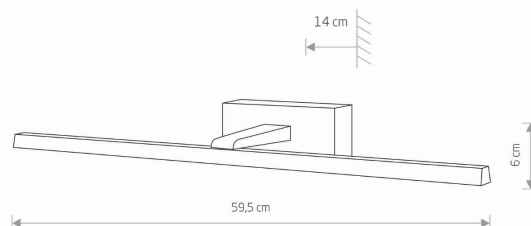

LUMINAIRE MODEL

**VAN GOGH LED M
10291**CATALOGUE GROUP
COUNTRY OF ORIGIN**KATALOG 2022
MADE IN P.R.C.**

LIGHT SOURCE	LED
LIGHT SOURCES TYPE	Integrated
MAXIMUM WATTAGE	13W
LAMP INCLUDES SOURCE OF LIGHT	Yes
NUMBER OF LIGHT SOURCES	1
IP	IP20
	Interior use
LIFETIME	30000h

THIS PRODUCT 10291 CONTAINS A LIGHT SOURCE 7895 OF ENERGY EFFICIENCY CLASS: E

PACKAGE DIMENSIONS
(L/W/H)**60,5cm/15cm/7cm**

NET/GROSS WEIGHT

0,32kg/0,48kg

ASSEMBLY METHOD

Direct assembly

LEADING/SUPPLEMENTARY COLOR

~220-230V/50/60Hz

DIMENSIONS

5 9 0 3 1 3 9 1 0 2 9 1 9

Item No.	POWER	COLOR TEMP	LUMEN	BEAM ANGLE	CRI	IP	LED BRAND	DRIVER BRAND	LIFETIME	WARRANTY
10291	13W	3000K	640lm	120°	≥ 80	IP20	—	—	30000h	—