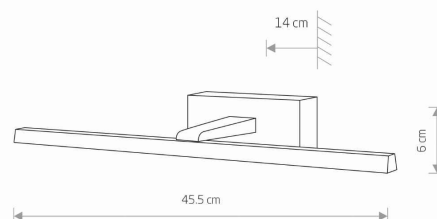

LUMINAIRE MODEL

VAN GOGH LED S
10289CATALOGUE GROUP
COUNTRY OF ORIGIN**KATALOG 2022**
MADE IN P.R.C.

LIGHT SOURCE	LED
LIGHT SOURCES TYPE	Integrated
MAXIMUM WATTAGE	9W
LAMP INCLUDES SOURCE OF LIGHT	Yes
NUMBER OF LIGHT SOURCES	1
IP	IP20
	Interior use
LIFETIME	30000h

THIS PRODUCT 10289 CONTAINS A LIGHT SOURCE 7896 OF ENERGY EFFICIENCY CLASS: E

PACKAGE DIMENSIONS **46,5cm/15cm/7cm**
(L/W/H)

NET/GROSS WEIGHT	0,29kg/0,40kg
ASSEMBLY METHOD	Direct assembly
LEADING/SUPPLEMENTARY COLOR	Chrome/Nickel
MATERIALS	Painted aluminum, Plastic PC
STYLE	Modern
ELECTRICAL SECURITY CLASS	I
POWER SUPPLY	~220-230V/50/60Hz

DIMENSIONS

5 9 0 3 1 3 9 1 0 2 8 9 6

Item No.	POWER	COLOR TEMP	LUMEN	BEAM ANGLE	CRI	IP	LED BRAND	DRIVER BRAND	LIFETIME	WARRANTY
10289	9W	3000K	370lm	120°	≥ 80	IP20	—	—	30000h	—