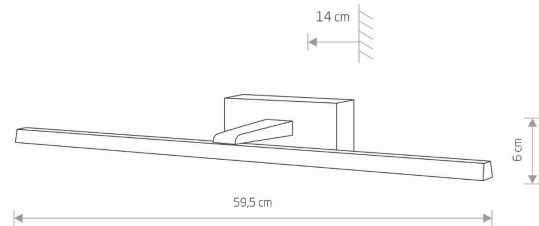

LUMINAIRE MODEL

**VAN GOGH LED M
10288**CATALOGUE GROUP
COUNTRY OF ORIGIN**KATALOG 2022
MADE IN P.R.C.**

LIGHT SOURCE	LED
LIGHT SOURCES TYPE	Integrated
MAXIMUM WATTAGE	13W
LAMP INCLUDES SOURCE OF LIGHT	Yes
NUMBER OF LIGHT SOURCES	1
IP	IP20
	Interior use
LIFETIME	30000h

THIS PRODUCT 10288 CONTAINS A LIGHT SOURCE 7895 OF ENERGY EFFICIENCY CLASS: E

PACKAGE DIMENSIONS
(L/W/H)**60,5cm/15cm/7cm**

NET/GROSS WEIGHT

0,32kg/0,48kg

ASSEMBLY METHOD

Direct assembly

LEADING/SUPPLEMENTARY COLOR

~220-230V/50/60Hz

DIMENSIONS

5 9 0 3 1 3 9 1 0 2 8 8 9

Item No.	POWER	COLOR TEMP	LUMEN	BEAM ANGLE	CRI	IP	LED BRAND	DRIVER BRAND	LIFETIME	WARRANTY
10288	13W	3000K	490lm	120°	≥ 80	IP20	—	—	30000h	—