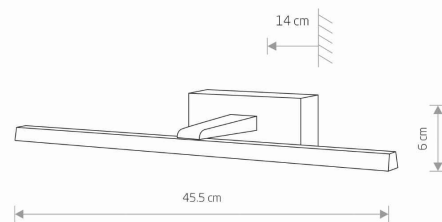

LUMINAIRE MODEL

**VAN GOGH LED S**  
**10286**CATALOGUE GROUP  
COUNTRY OF ORIGIN**KATALOG 2022**  
**MADE IN P.R.C.**

LIGHT SOURCE	<b>LED</b>
LIGHT SOURCES TYPE	<b>Integrated</b>
MAXIMUM WATTAGE	<b>9W</b>
LAMP INCLUDES SOURCE OF LIGHT	<b>Yes</b>
NUMBER OF LIGHT SOURCES	<b>1</b>
IP	<b>IP20</b>
	<b>Interior use</b>
LIFETIME	<b>30000h</b>

THIS PRODUCT 10286 CONTAINS A LIGHT SOURCE 7896 OF ENERGY EFFICIENCY CLASS: E

PACKAGE DIMENSIONS (L/W/H) **46,5cm/15cm/7cm**

NET/GROSS WEIGHT	<b>0,29kg/0,40kg</b>
ASSEMBLY METHOD	<b>Direct assembly</b>
LEADING/SUPPLEMENTARY COLOR	<b>Black</b>
MATERIALS	<b>Painted aluminum, Plastic PC</b>
STYLE	<b>Modern</b>
ELECTRICAL SECURITY CLASS	<b>I</b>
POWER SUPPLY	<b>~220-230V/50/60Hz</b>

DIMENSIONS

Item No.	POWER	COLOR TEMP	LUMEN	BEAM ANGLE	CRI	IP	LED BRAND	DRIVER BRAND	LIFETIME	WARRANTY
10286	9W	3000K	290lm	120°	≥ 80	IP20	—	—	30000h	—