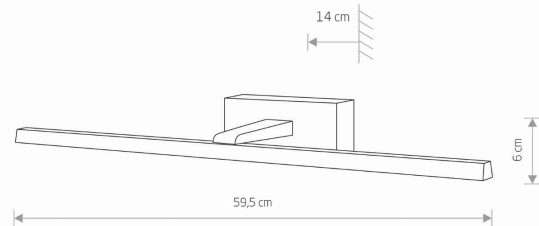

LUMINAIRE MODEL

**VAN GOGH LED M
10285**CATALOGUE GROUP
COUNTRY OF ORIGIN**KATALOG 2022
MADE IN P.R.C.**

LIGHT SOURCE	LED
LIGHT SOURCES TYPE	Integrated
MAXIMUM WATTAGE	13W
LAMP INCLUDES SOURCE OF LIGHT	Yes
NUMBER OF LIGHT SOURCES	1
IP	IP20
	Interior use
LIFETIME	30000h

THIS PRODUCT 10285 CONTAINS A LIGHT SOURCE 7895 OF ENERGY EFFICIENCY CLASS: E

PACKAGE DIMENSIONS
(L/W/H)**60,5cm/15cm/7cm**

NET/GROSS WEIGHT

0,32kg/0,48kg

ASSEMBLY METHOD

Direct assembly

LEADING/SUPPLEMENTARY COLOR

~220-230V/50/60Hz

DIMENSIONS

5 9 0 3 1 3 9 1 0 2 8 5 8

Item No.	POWER	COLOR TEMP	LUMEN	BEAM ANGLE	CRI	IP	LED BRAND	DRIVER BRAND	LIFETIME	WARRANTY
10285	13W	3000K	430lm	120°	≥ 80	IP20	—	—	30000h	—