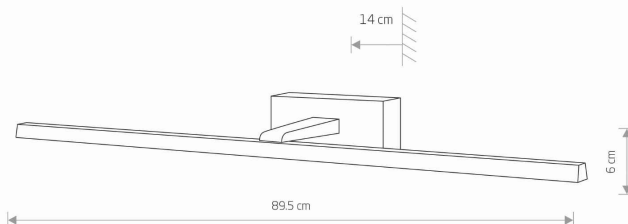

LUMINAIRE MODEL

**VAN GOGH LED L
10284**CATALOGUE GROUP
COUNTRY OF ORIGIN**KATALOG 2022
MADE IN P.R.C.**

LIGHT SOURCE	LED
LIGHT SOURCES TYPE	Integrated
MAXIMUM WATTAGE	18W
LAMP INCLUDES SOURCE OF LIGHT	Yes
NUMBER OF LIGHT SOURCES	1
IP	IP20
	Interior use
LIFETIME	30000h

THIS PRODUCT 10284 CONTAINS A LIGHT SOURCE 7894 OF ENERGY EFFICIENCY CLASS: E

PACKAGE DIMENSIONS
(L/W/H)**90,5cm/15cm/7cm**

NET/GROSS WEIGHT

0,4kg/0,61kg

ASSEMBLY METHOD

Direct assembly

LEADING/SUPPLEMENTARY COLOR

~220-230V/50/60Hz

DIMENSIONS

5 903139102841

Item No.	POWER	COLOR TEMP	LUMEN	BEAM ANGLE	CRI	IP	LED BRAND	DRIVER BRAND	LIFETIME	WARRANTY
10284	18W	3000K	650lm	120°	≥ 80	IP20	—	—	30000h	—