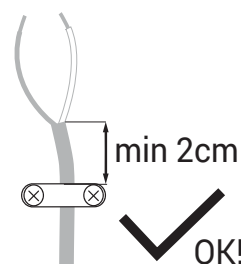

CANOPY A MINI

10017 | 10018

10264

WARNING! THIS CANOPY IS DESIGNED TO WORK ONLY WITH CAMELEON CABLES, CAMELEON CABLE SWITCH AND CAMELEON SHADES. THE FIXTURE MAY ONLY BE INSTALLED AND CONNECTED BY PERSONS QUALIFIED FOR WORK WITH ELECTRICAL EQUIPMENT.

1

2

3

4a

4b

5