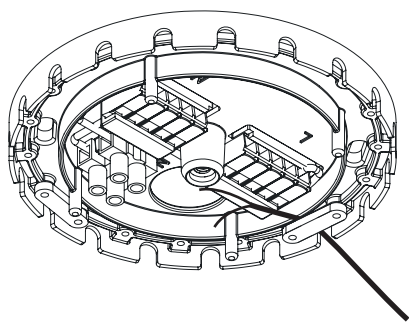

CANOPY A MINI

10017 | 10018

10264

WARNING! THIS CANOPY IS DESIGNED TO WORK ONLY WITH CAMELEON CABLES, CAMELEON CABLE SWITCH AND CAMELEON SHADES. THE FIXTURE MAY ONLY BE INSTALLED AND CONNECTED BY PERSONS QUALIFIED FOR WORK WITH ELECTRICAL EQUIPMENT.

1

2

3

4a

4b

5

6

7