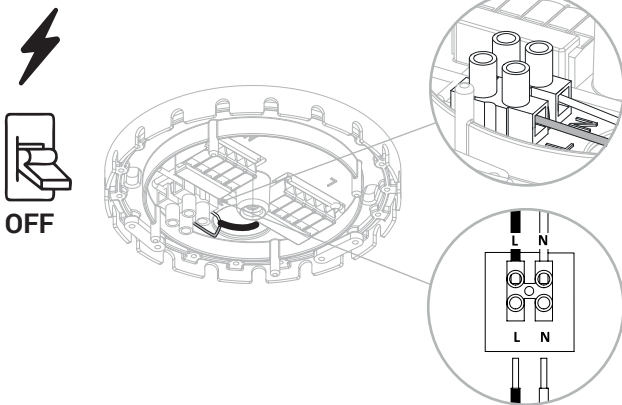

CANOPY A MINI

10017 | 10018

10264

WARNING! THIS CANOPY IS DESIGNED TO WORK ONLY WITH CAMELEON CABLES, CAMELEON CABLE SWITCH AND CAMELEON SHADES. THE FIXTURE MAY ONLY BE INSTALLED AND CONNECTED BY PERSONS QUALIFIED FOR WORK WITH ELECTRICAL EQUIPMENT.

1

2

3

4a

4b

5