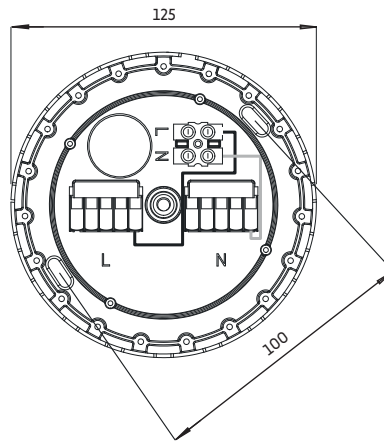

CANOPY A MINI

10017 | 10018

10264

WARNING! THIS CANOPY IS DESIGNED TO WORK ONLY WITH CAMELEON CABLES, CAMELEON CABLE SWITCH AND CAMELEON SHADES. THE FIXTURE MAY ONLY BE INSTALLED AND CONNECTED BY PERSONS QUALIFIED FOR WORK WITH ELECTRICAL EQUIPMENT.

1

2

3

4a

4b

5