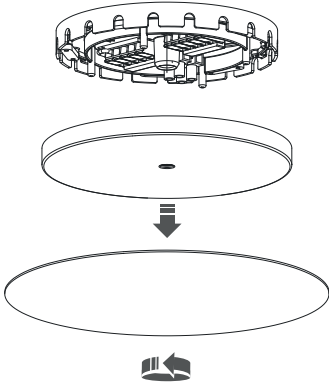

CANOPY A MINI

10017 | 10018

10264

WARNING! THIS CANOPY IS DESIGNED TO WORK ONLY WITH CAMELEON CABLES, CAMELEON CABLE SWITCH AND CAMELEON SHADES. THE FIXTURE MAY ONLY BE INSTALLED AND CONNECTED BY PERSONS QUALIFIED FOR WORK WITH ELECTRICAL EQUIPMENT.

1