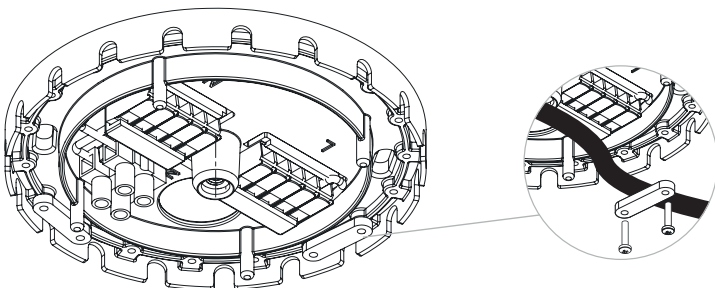

CANOPY A MINI

10017 | 10018

10264

WARNING! THIS CANOPY IS DESIGNED TO WORK ONLY WITH CAMELEON CABLES, CAMELEON CABLE SWITCH AND CAMELEON SHADES. THE FIXTURE MAY ONLY BE INSTALLED AND CONNECTED BY PERSONS QUALIFIED FOR WORK WITH ELECTRICAL EQUIPMENT.

1

2

3

4a

4b

5