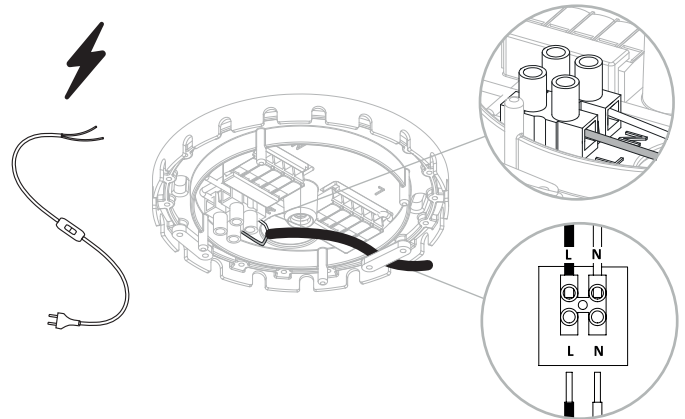

CANOPY A MINI

10017 | 10018

10264

WARNING! THIS CANOPY IS DESIGNED TO WORK ONLY WITH CAMELEON CABLES, CAMELEON CABLE SWITCH AND CAMELEON SHADES. THE FIXTURE MAY ONLY BE INSTALLED AND CONNECTED BY PERSONS QUALIFIED FOR WORK WITH ELECTRICAL EQUIPMENT.

1

2

3

4a

4b

5

6

7