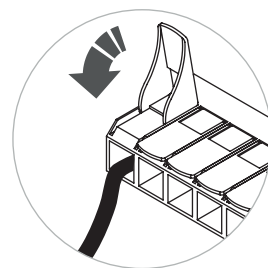

CANOPY A MINI

10017 | 10018

10264

WARNING! THIS CANOPY IS DESIGNED TO WORK ONLY WITH CAMELEON CABLES, CAMELEON CABLE SWITCH AND CAMELEON SHADES. THE FIXTURE MAY ONLY BE INSTALLED AND CONNECTED BY PERSONS QUALIFIED FOR WORK WITH ELECTRICAL EQUIPMENT.

1

2

3

4a

4b

5

6

7