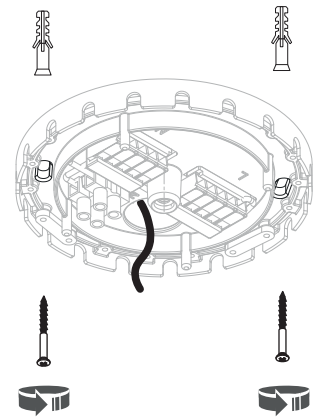

CANOPY A MINI

10017 | 10018

10264

WARNING! THIS CANOPY IS DESIGNED TO WORK ONLY WITH CAMELEON CABLES, CAMELEON CABLE SWITCH AND CAMELEON SHADES. THE FIXTURE MAY ONLY BE INSTALLED AND CONNECTED BY PERSONS QUALIFIED FOR WORK WITH ELECTRICAL EQUIPMENT.

1

2

3

4a

4b

5

6

7