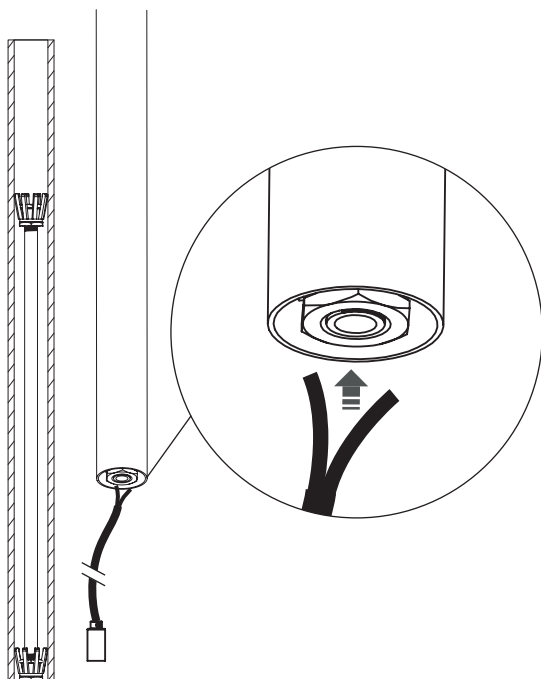

**WARNING! THIS SHADE IS DESIGNED TO WORK ONLY WITH CAMELEON CANOPIES AND CAMELEON CABLES**

1

2

3

0-3,5 cm