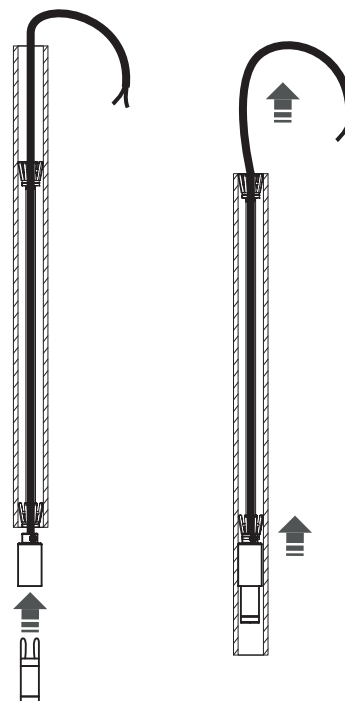

**WARNING! THIS SHADE IS DESIGNED TO WORK ONLY WITH CAMELEON CANOPIES AND CAMELEON CABLES**

1

2

3

0-3,5 cm