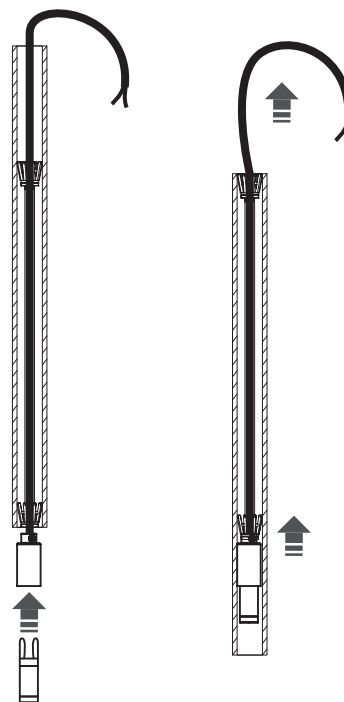

WARNING! THIS SHADE IS DESIGNED TO WORK ONLY WITH CAMELEON CANOPIES AND CAMELEON CABLES

1

2

3