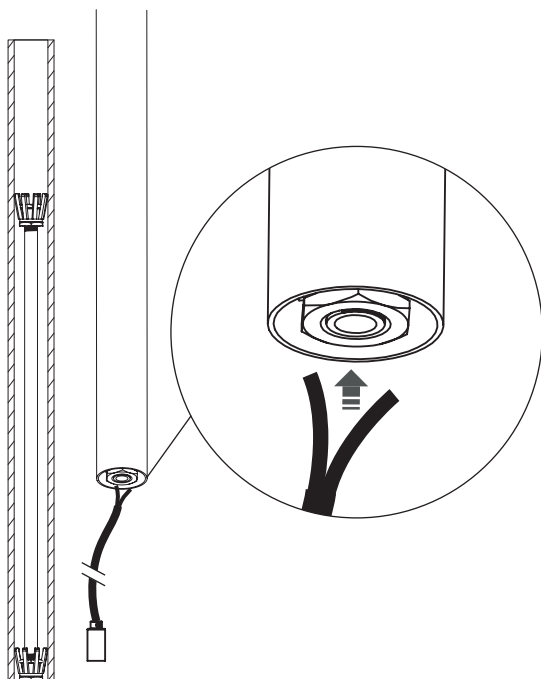

WARNING! THIS SHADE IS DESIGNED TO WORK ONLY WITH CAMELEON CANOPIES AND CAMELEON CABLES

1

2

3