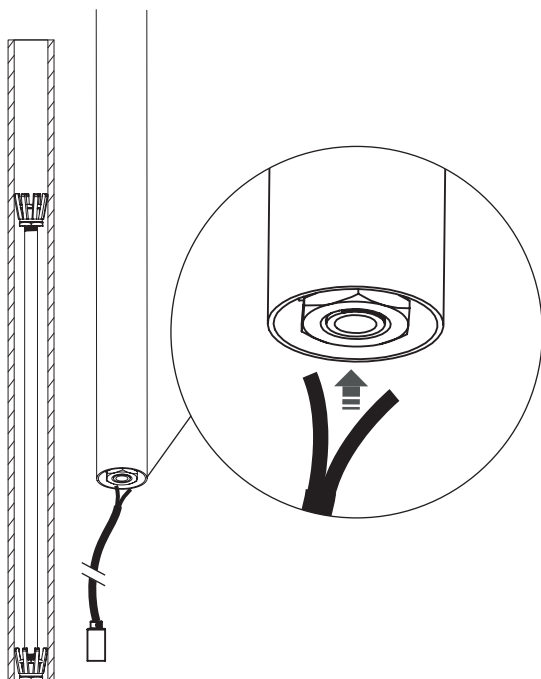

WARNING! THIS SHADE IS DESIGNED TO WORK ONLY WITH CAMELEON CANOPIES AND CAMELEON CABLES

1

2

3

0-3,5 cm