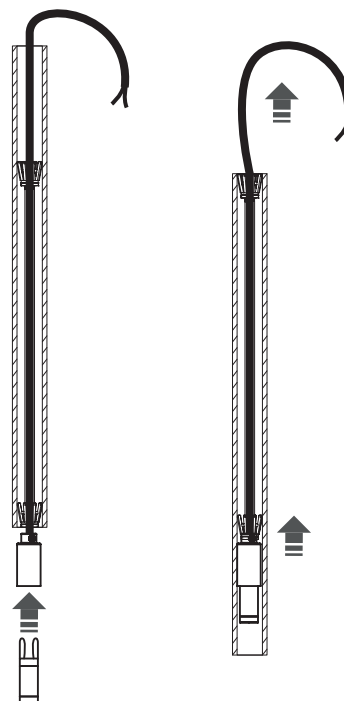

WARNING! THIS SHADE IS DESIGNED TO WORK ONLY WITH CAMELEON CANOPIES AND CAMELEON CABLES

1

2

3

0-3,5 cm