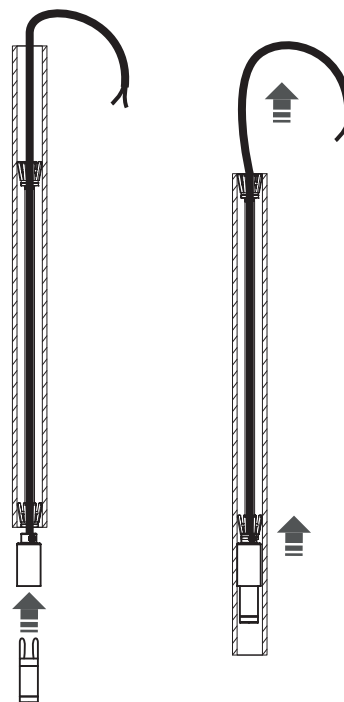

WARNING! THIS SHADE IS DESIGNED TO WORK ONLY WITH CAMELEON CANOPIES AND CAMELEON CABLES

1

2

3

0-3,5 cm