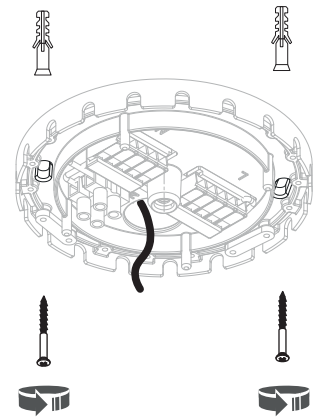

CANOPY A MINI

WARNING! THIS CANOPY IS DESIGNED TO WORK ONLY WITH CAMELEON CABLES, CAMELEON CABLE SWITCH AND CAMELEON SHADES. THE FIXTURE MAY ONLY BE INSTALLED AND CONNECTED BY PERSONS QUALIFIED FOR WORK WITH ELECTRICAL EQUIPMENT.

1

2

3

4a

4b

5

6

7