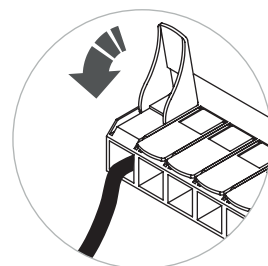

CANOPY A MINI

WARNING! THIS CANOPY IS DESIGNED TO WORK ONLY WITH CAMELEON CABLES, CAMELEON CABLE SWITCH AND CAMELEON SHADES. THE FIXTURE MAY ONLY BE INSTALLED AND CONNECTED BY PERSONS QUALIFIED FOR WORK WITH ELECTRICAL EQUIPMENT.

1

2

3

4a

4b

5

6

7