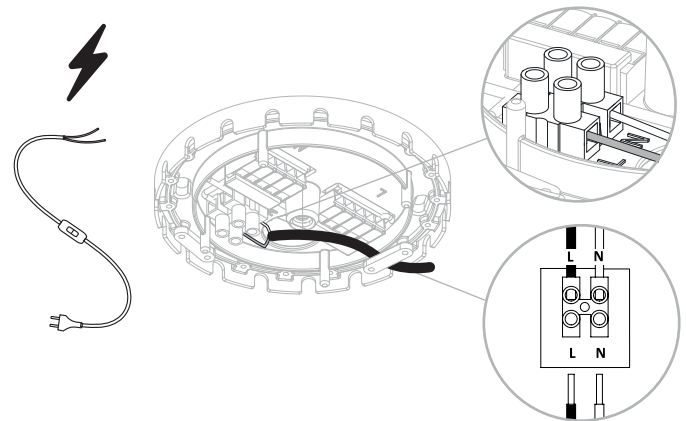

CANOPY A MINI

WARNING! THIS CANOPY IS DESIGNED TO WORK ONLY WITH CAMELEON CABLES, CAMELEON CABLE SWITCH AND CAMELEON SHADES. THE FIXTURE MAY ONLY BE INSTALLED AND CONNECTED BY PERSONS QUALIFIED FOR WORK WITH ELECTRICAL EQUIPMENT.

1

2

3

4a

4b

5

6

7