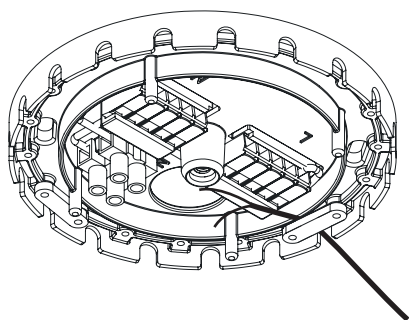

CANOPY A MINI

WARNING! THIS CANOPY IS DESIGNED TO WORK ONLY WITH CAMELEON CABLES, CAMELEON CABLE SWITCH AND CAMELEON SHADES. THE FIXTURE MAY ONLY BE INSTALLED AND CONNECTED BY PERSONS QUALIFIED FOR WORK WITH ELECTRICAL EQUIPMENT.

1

2

3

4a

4b

5

6

7