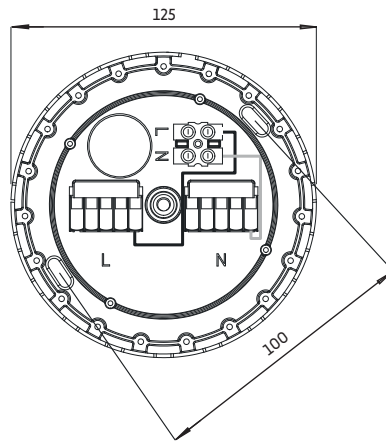

CANOPY A MINI

WARNING! THIS CANOPY IS DESIGNED TO WORK ONLY WITH CAMELEON CABLES, CAMELEON CABLE SWITCH AND CAMELEON SHADES. THE FIXTURE MAY ONLY BE INSTALLED AND CONNECTED BY PERSONS QUALIFIED FOR WORK WITH ELECTRICAL EQUIPMENT.

1

2

3

4a

4b

5