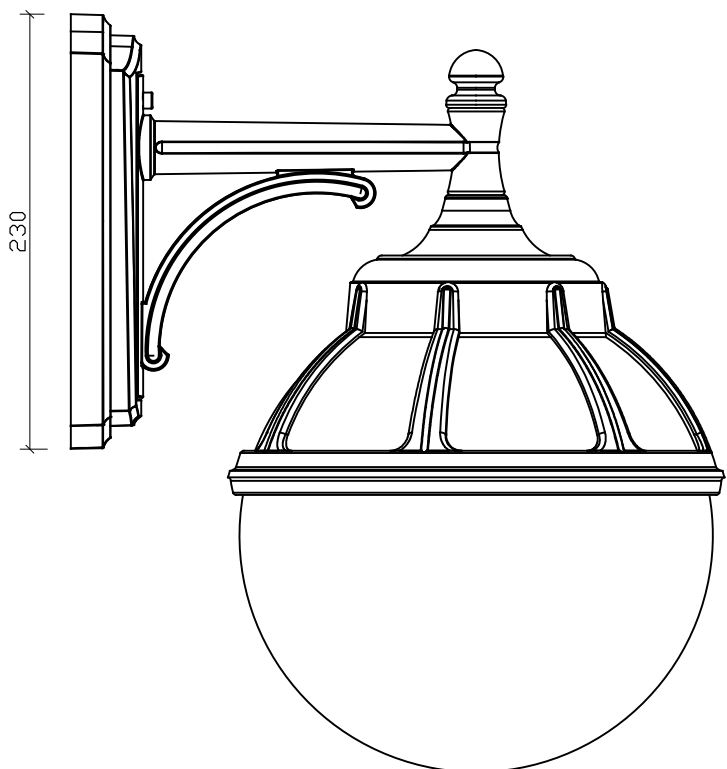

BOLOGNA

Art.310xx0010

E27, 46W, QA55, (CLEAR)

≤1,5[□] x=10mm
1,5 ÷ 2,5[□] x=12mm