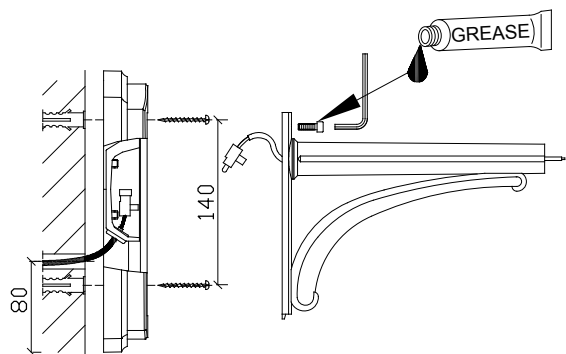

BOLOGNA

Art.310xx0010

E27, 46W, QA55, (CLEAR)

≤1,5[□] x=10mm
1,5 ÷ 2,5[□] x=12mm