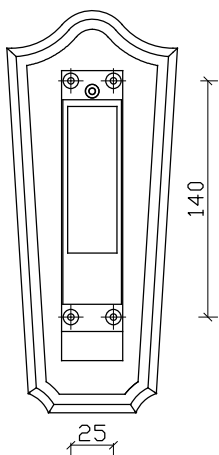

BOLOGNA

Art.310xx0010

E27, 46W, QA55, (CLEAR)

≤1,5[□] x=10mm
1,5 ÷ 2,5[□] x=12mm