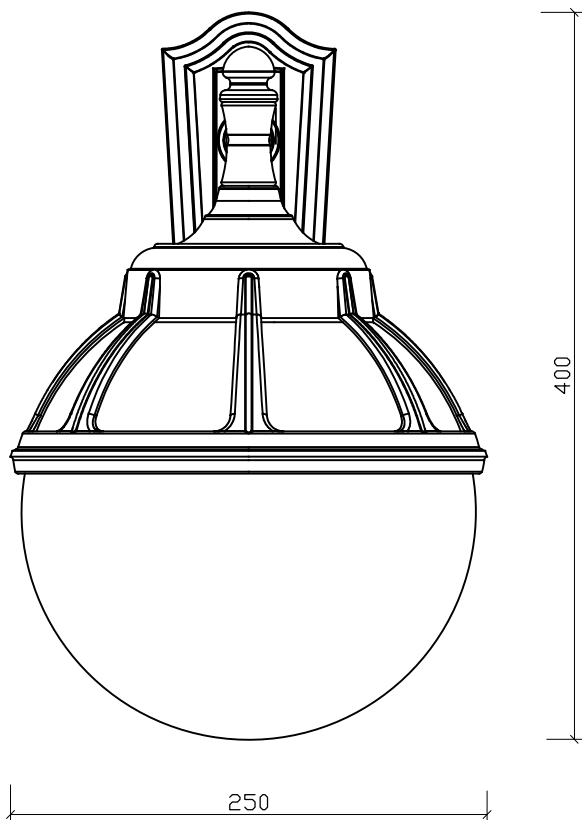

BOLOGNA

Art.310xx0010

E27, 46W, QA55, (CLEAR)

≤1,5[□] x=10mm
1,5 ÷ 2,5[□] x=12mm