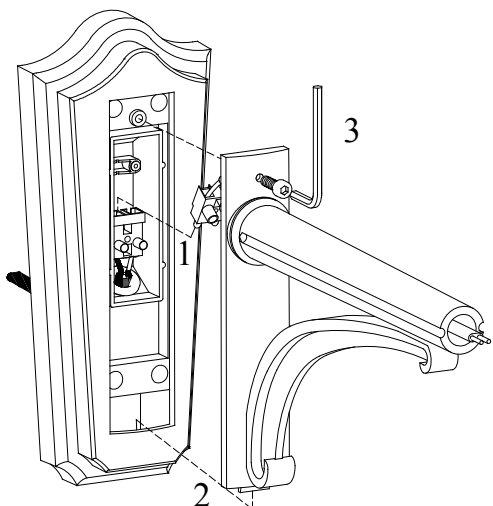

BOLOGNA

Art.310xx0010

E27, 46W, QA55, (CLEAR)

≤1,5[□] x=10mm
1,5 ÷ 2,5[□] x=12mm