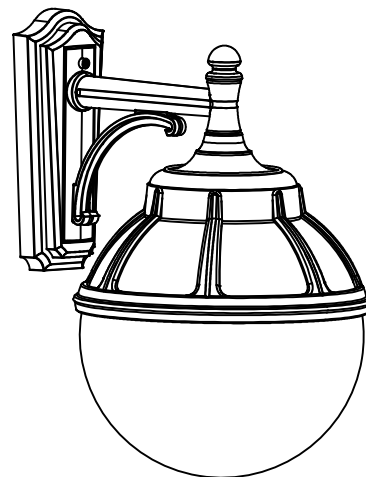

BOLOGNA

Art.310xx0010

E27, 46W, QA55, (CLEAR)

≤1,5[□] x=10mm
1,5 ÷ 2,5[□] x=12mm