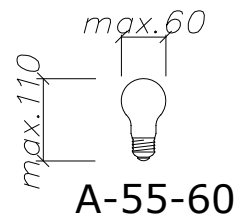

BOLOGNA

Art.310xx0010

E27, 46W, QA55, (CLEAR)

≤1,5[□] x=10mm
1,5 ÷ 2,5[□] x=12mm