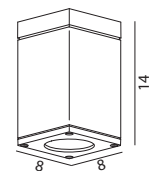

Art. 796: 3,9W LED GU10 bulb included, 265 lm, 2700K, 40000h, 2SD, EEL: A+

Art. 795 i 796

**LATINA** Aluminium powder coated ceiling and wall light. Supplied with frosted polycarbonate lens.

Art	Watt	Class	Type of light source:	EEL	Lens	Version	Dimmable
105	-	II	E27	A+..D	Frosted	Ceiling/ Wall	-