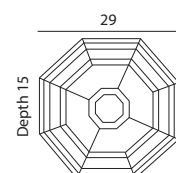

## LATINA

**SANDVIK** Aluminium powder coated ceiling light. Supplied with tempered glass.

Art	Watt	Type of light source:	Luminous flux	Colour temperature	Lifetime (L70/B50)	EEL	Version	Dimmable
795	max 4W	LED GU10	-	-	-	-	Down light	-
796	3,9W	LED GU10	477 lm	2700K	40 000h	A+	Down light	Dim. Triac

Art. 796: 3,9W LED GU10 bulb included, 265 lm, 2700K, 40000h, 2SD, EEL: A+

Art. 795 i 796

**LATINA** Aluminium powder coated ceiling and wall light. Supplied with frosted polycarbonate lens.

Art	Watt	Class	Type of light source:	EEL	Lens	Version	Dimmable
105	-	II	E27	A+..D	Frosted	Ceiling/ Wall	-