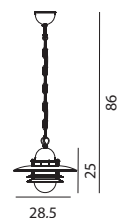

KARLSTAD Galvanized steel or powder coated steel fixture. Clear polycarbonate lens.

Art	Watt	Class	Type of light source:	EEL	Lens	Dimmable
230A	-	II	E27	A+..D	Clear polycarbonate	-

OSLO Galvanized steel or galvanized and powder coated fixture. Clear polycarbonate lens.

Art	Watt	Class	Type of light source:	EEL	Lens	Dimmable
240A	-	II	E27	A+..D	Clear polycarbonate	-

Art. 271

Art. 230A

Art. 240A

* Opal polycarbonate can be ordered as accessories