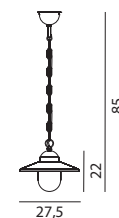

BERGEN

KARLSTAD

OSLO

BERGEN Galvanized steel or galvanized and powder coated fixture. Clear polycarbonate lens.

Art	Watt	Class	Type of light source:	EEL	Lens	Dimmable
271	-	II	E27	A+..D	Clear polycarbonate	-

KARLSTAD Galvanized steel or powder coated steel fixture. Clear polycarbonate lens.

Art	Watt	Class	Type of light source:	EEL	Lens	Dimmable
230A	-	II	E27	A+..D	Clear polycarbonate	-

OSLO Galvanized steel or galvanized and powder coated fixture. Clear polycarbonate lens.

Art	Watt	Class	Type of light source:	EEL	Lens	Dimmable
240A	-	II	E27	A+..D	Clear polycarbonate	-

Art. 271

Art. 230A

Art. 240A

* Opal polycarbonate can be ordered as accessories