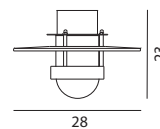

BERGEN

KARLSTAD

OSLO

BERGEN Galvanized steel or galvanized and powder coated fixture. Clear polycarbonate lens.

Art	Watt	Class	Type of light source:	EEL	Lens	Dimmable
271	-	II	E27	A+..D	Clear polycarbonate	-

KARLSTAD Galvanized steel or powder coated steel fixture. Clear polycarbonate lens.

Art	Watt	Class	Type of light source:	EEL	Lens	Dimmable
230A	-	II	E27	A+..D	Clear polycarbonate	-

OSLO Galvanized steel or galvanized and powder coated fixture. Clear polycarbonate lens.

Art	Watt	Class	Type of light source:	EEL	Lens	Dimmable
240A	-	II	E27	A+..D	Clear polycarbonate	-

Art. 271

* Opal polycarbonate can be ordered as accessories