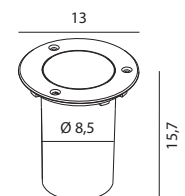

RENA Aluminium inground lighting fixture. Aluminium cover. (max. 1000Kg). Opal polycarbonate. IP68(1m).

Art	Watt	Type of light source:	Luminous flux	Colour temperature	Lifetime (L70/B50)	EEL	Version	Dimmable
1630	6W max.,	LED GU10	-	-	-	-	Round	-
1631	5,5W	LED GU10	375 lm	3000K	40 000h	A+	Round	Dim. Triac
1632	6W max.,	LED GU10	-	-	-	-	Square	-
1633	5,5W	LED GU10	375 lm	3000K	40 000h	A+	Square	Dim. Triac

Art. 1630
Art. 1631

Art. 1632
Art. 1633

Polypropylene box for installation included.

Standard with 3 m cable, one cable gland.

Art 1630 and 1632:
Supplied without bulb.

Art. 1631 and 1633:
5,5W GU10, 375lm, 3000K, 36D LED bulb included

RENA

RENA Aluminium in-ground lighting fixture. Stainless steel 316L cover ring. Tempered safety glass (max. 2000Kg).

Art	Watt	Type of light source:	Luminous flux	Colour temperature	Lifetime (L70/B50)	EEL	Version	Glass	Dimmable
1550	5,5W	LED GU10	375 lm	3000K	40 000h	A+	Round	Clear glass	Dim. Triac
1552	6W max.,	LED GU10	-	-	-	A+..D	Round	Clear glass	-
1554	5,5W	LED GU10	375 lm	3000K	40 000h	A+	Round	Frosted glass	Dim. Triac
1556	6W max.,	LED GU10	-	-	-	A+..D	Round	Frosted glass	-
1551	5,5W	LED GU10	375 lm	3000K	40 000h	A+	Square	Clear glass	Dim. Triac
1553	6W max.,	LED GU10	-	-	-	A+..D	Square	Clear glass	-
1555	5,5W	LED GU10	375 lm	3000K	40 000h	A+	Square	Frosted glass	Dim. Triac
1557	6W max.,	LED GU10	-	-	-	A+..D	Square	Frosted glass	-

Polypropylene box for installation included.
Standard with 3 m cable, one cable gland.

Rena Art. 1550, 1551, 1554, 1555:
5,5W GU10, 375lm, 3000K, 36D LED bulb included

Art. 1552, 1553, 1556, 1557:
Supplied without bulb.