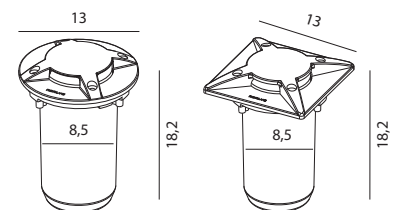

RENA Aluminium inground lighting fixture. Aluminium cover. (max. 1000Kg). Opal polycarbonate. IP68(1m).

Art	Watt	Type of light source:	Luminous flux	Colour temperature	Lifetime (L70/B50)	EEL	Version	Dimmable
1630	6W max.,	LED GU10	-	-	-	-	Round	-
1631	5,5W	LED GU10	375 lm	3000K	40 000h	A+	Round	Dim. Triac
1632	6W max.,	LED GU10	-	-	-	-	Square	-
1633	5,5W	LED GU10	375 lm	3000K	40 000h	A+	Square	Dim. Triac

Art. 1630
Art. 1631

Art. 1632
Art. 1633

Polypropylene box for installation included.

Standard with 3 m cable, one cable gland.

Art 1630 and 1632:
Supplied without bulb.

Art. 1631 and 1633:
5,5W GU10, 375lm, 3000K, 36D LED bulb included

RENA

RENA Aluminium in-ground lighting fixture. Stainless steel 316L cover ring. Tempered safety glass (max. 2000Kg).

Art	Watt	Type of light source:	Luminous flux	Colour temperature	Lifetime (L70/B50)	EEL	Version	Glass	Dimmable
1550	5,5W	LED GU10	375 lm	3000K	40 000h	A+	Round	Clear glass	Dim. Triac
1552	6W max.,	LED GU10	-	-	-	A+..D	Round	Clear glass	-
1554	5,5W	LED GU10	375 lm	3000K	40 000h	A+	Round	Frosted glass	Dim. Triac
1556	6W max.,	LED GU10	-	-	-	A+..D	Round	Frosted glass	-
1551	5,5W	LED GU10	375 lm	3000K	40 000h	A+	Square	Clear glass	Dim. Triac
1553	6W max.,	LED GU10	-	-	-	A+..D	Square	Clear glass	-
1555	5,5W	LED GU10	375 lm	3000K	40 000h	A+	Square	Frosted glass	Dim. Triac
1557	6W max.,	LED GU10	-	-	-	A+..D	Square	Frosted glass	-

Polypropylene box for installation included.
Standard with 3 m cable, one cable gland.

Rena Art. 1550, 1551, 1554, 1555:
5,5W GU10, 375lm, 3000K, 36D LED bulb included

Art. 1552, 1553, 1556, 1557:
Supplied without bulb.