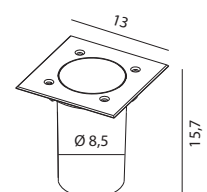

Art. 1551, 1553
Art. 1555, 1557