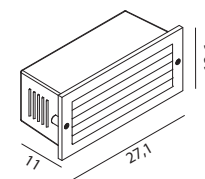

Art. 1545
Art. 1547