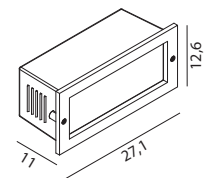

Art. 1544
Art. 1546