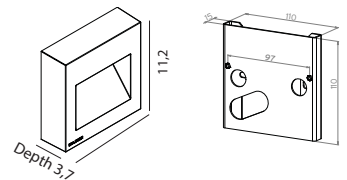

Accessories for Namsos Art. 1341

157 Spacer

*Namsos with 4000K available by request, contact your supplier.

Art. 1341

Art. 157

NAMSOS MINI Recessed aluminium powder coated wall light. Supplied with tempered clear glass.