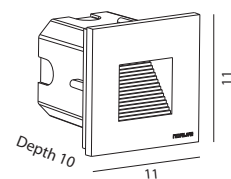

Accessories for Namsos Mini Art. 1340

Incl. recessing box.

*Namsos Mini with 4000K available by request, contact your supplier.

Art. 1340