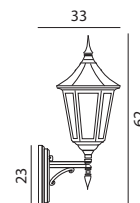

MODENA

MODENA Aluminium powder coated wall lights. Supplied with clear polycarbonate lens.

Art	Watt	Class	Type of light source:	EEL	Version	Dimmable
350	-	II	E27	A+..D	Up	-
351	-	II	E27	A+..D	Down	-
380 (Big)	-	II	E27	A+..D	Up	-
381 (Big)	-	II	E27	A+..D	Down	-
351A	Possible to order a chain/ceiling version					
381A (Big)	Possible to order a chain/ceiling version					
Accessories for Modena do Art. 350, 351, 380 and 381						
152	Corner bracket	p. 114				

* **Modena in LED version** - available by request, contact your supplier.

Art. 350