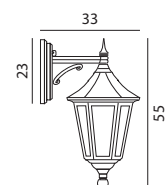

MODENA

MODENA Aluminium powder coated wall lights. Supplied with clear polycarbonate lens.

Art	Watt	Class	Type of light source:	EEL	Version	Dimmable
350	-	II	E27	A+..D	Up	-
351	-	II	E27	A+..D	Down	-
380 (Big)	-	II	E27	A+..D	Up	-
381 (Big)	-	II	E27	A+..D	Down	-
351A	Possible to order a chain/ceiling version					
381A (Big)	Possible to order a chain/ceiling version					
Accessories for Modena do Art. 350, 351, 380 and 381						
152	Corner bracket	p. 114				

* **Modena in LED version** - available by request, contact your supplier.

Art. 351