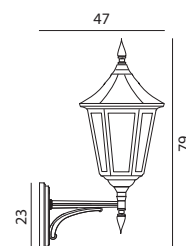

MODENA

MODENA Aluminium powder coated wall lights. Supplied with clear polycarbonate lens.

Art	Watt	Class	Type of light source:	EEL	Version	Dimmable
350	-	II	E27	A+..D	Up	-
351	-	II	E27	A+..D	Down	-
380 (Big)	-	II	E27	A+..D	Up	-
381 (Big)	-	II	E27	A+..D	Down	-
351A	Possible to order a chain/ceiling version					
381A (Big)	Possible to order a chain/ceiling version					
Accessories for Modena do Art. 350, 351, 380 and 381						
152	Corner bracket	p. 114				

* **Modena in LED version** - available by request, contact your supplier.

Art. 380