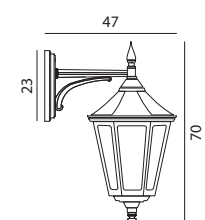

MODENA

MODENA Aluminium powder coated wall lights. Supplied with clear polycarbonate lens.

Art	Watt	Class	Type of light source:	EEL	Version	Dimmable
350	-	II	E27	A+..D	Up	-
351	-	II	E27	A+..D	Down	-
380 (Big)	-	II	E27	A+..D	Up	-
381 (Big)	-	II	E27	A+..D	Down	-
351A	Possible to order a chain/ceiling version					
381A (Big)	Possible to order a chain/ceiling version					
Accessories for Modena do Art. 350, 351, 380 and 381						
152	Corner bracket	p. 114				

* **Modena in LED version** - available by request, contact your supplier.

Art. 381