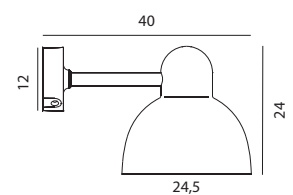

Art. 724
Art. 725
Art. 1912
Art. 5004*

Accessories for Koster Art. 724, 725, 1912 and 5004

158	Corner bracket	p. 114

*Koster with 4000K available by request, contact your supplier.