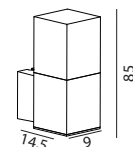

ARENDAŁ

KOSTER

ARENDAŁ Aluminium powder coated wall light. Supplied with tempered glass, frosted inside.

Art	Watt	Type of light source:	Luminous flux	Colour temperature	Lifetime (L70/B50)	EEL	Dimmable
1250	-	E14	-	-	-	A+..D	-
1251	4W	LED	-	3000K	50 000h	A++	Dim. Triac