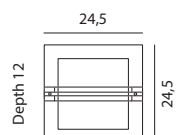

BASEL

BERN

BASEL Wallplate in aluminium. Front in galvanized steel, stainless steel or galvanized and powder coated. Heavy clear or frosted glass.

Art	Watt	Type of light source:	Luminous flux	Colour temperature	Lifetime (L70/B50)	EEL	Glass	Dimmable	Sensor HF
660	-	E27	-	-	-	A+..D	Clear glass	-	-
661	-	E27	-	-	-	A+..D	Frosted glass	-	-
661MD	Max LED 9W	E27	-	-	-	A+..D	Frosted glass	-	Sensor HF
681	4,5W	LED	231 lm	3000K	50 000h	A+	Frosted glass	Dim. Triac	-

Art. 660
Art. 661
Art. 661MD
Art. 681

BERN Wallplate in aluminium. Front in galvanized steel, stainless steel or galvanized steel and powder coated. Heavy clear or frosted glass.

Art	Watt	Type of light source:	Luminous flux	Colour temperature	Lifetime (L70/B50)	EEL	Glass	Dimmable
650	-	E27	-	-	-	A+..D	Clear glass	-
651	-	E27	-	-	-	A+..D	Frosted glass	-
657	4,5W	LED	231 lm	3000K	50 000h	A+	Frosted glass	Dim. Triac