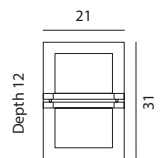

BASEL

BERN

BASEL Wallplate in aluminium. Front in galvanized steel, stainless steel or galvanized and powder coated. Heavy clear or frosted glass.

Art	Watt	Type of light source:	Luminous flux	Colour temperature	Lifetime (L70/B50)	EEL	Glass	Dimmable	Sensor HF
660	-	E27	-	-	-	A+..D	Clear glass	-	-
661	-	E27	-	-	-	A+..D	Frosted glass	-	-
661MD	Max LED 9W	E27	-	-	-	A+..D	Frosted glass	-	Sensor HF
681	4,5W	LED	231 lm	3000K	50 000h	A+	Frosted glass	Dim. Triac	-

Art. 660
Art. 661
Art. 661MD
Art. 681

BERN Wallplate in aluminium. Front in galvanized steel, stainless steel or galvanized steel and powder coated. Heavy clear or frosted glass.

Art	Watt	Type of light source:	Luminous flux	Colour temperature	Lifetime (L70/B50)	EEL	Glass	Dimmable
650	-	E27	-	-	-	A+..D	Clear glass	-
651	-	E27	-	-	-	A+..D	Frosted glass	-
657	4,5W	LED	231 lm	3000K	50 000h	A+	Frosted glass	Dim. Triac