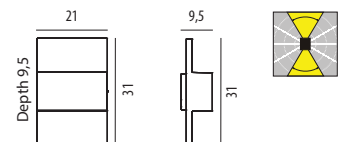

Art. 874
Art. 879
Art. 5108*