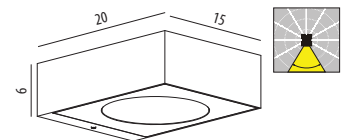

Art. 1330
Art. 1331
Art. 5114*