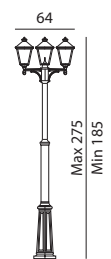

LONDON Aluminium powder coated fixtures with clear polycarbonate lens.

Art	Watt	Class	Type of light source:	EEL	Lens	Dimmable
491 (Big)	-	II	E27	A+..D	Clear polycarbonate	-
492 (Big)	-	II	2xE27	A+..D	Clear polycarbonate	-
483	-	II	3xE27	A+..D	Clear polycarbonate	-
482	-	II	2xE27	A+..D	Clear polycarbonate	-
495 (Big)	-	II	3xE27	A+..D	Clear polycarbonate	-

Accessories for London Art. 482, 483, 491, 492 and 495

305	Concreting anchor	p. 115
306	Anchoring support	p. 115
3010	Pole (without head)	p. 113
30101	Pole (without head)	p. 113

Art. 491

Art. 492

Art. 483