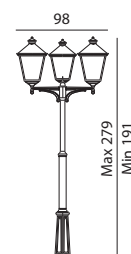

LONDON Aluminium powder coated fixtures with clear polycarbonate lens.

Art	Watt	Class	Type of light source:	EEL	Lens	Dimmable
491 (Big)	-	II	E27	A+..D	Clear polycarbonate	-
492 (Big)	-	II	2xE27	A+..D	Clear polycarbonate	-
483	-	II	3xE27	A+..D	Clear polycarbonate	-
482	-	II	2xE27	A+..D	Clear polycarbonate	-
495 (Big)	-	II	3xE27	A+..D	Clear polycarbonate	-

Accessories for London Art. 482, 483, 491, 492 and 495

305	Concreting anchor	p. 115
306	Anchoring support	p. 115
3010	Pole (without head)	p. 113
30101	Pole (without head)	p. 113

Art. 482