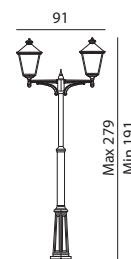

LONDON Aluminium powder coated fixtures with clear polycarbonate lens.

Art	Watt	Class	Type of light source:	EEL	Lens	Dimmable
491 (Big)	-	II	E27	A+..D	Clear polycarbonate	-
492 (Big)	-	II	2xE27	A+..D	Clear polycarbonate	-
483	-	II	3xE27	A+..D	Clear polycarbonate	-
482	-	II	2xE27	A+..D	Clear polycarbonate	-
495 (Big)	-	II	3xE27	A+..D	Clear polycarbonate	-

Accessories for London Art. 482, 483, 491, 492 and 495

305	Concreting anchor	p. 115
306	Anchoring support	p. 115
3010	Pole (without head)	p. 113
30101	Pole (without head)	p. 113

Art. 492