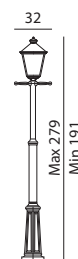

LONDON Aluminium powder coated fixtures with clear polycarbonate lens.

Art	Watt	Class	Type of light source:	EEL	Lens	Dimmable
491 (Big)	-	II	E27	A+..D	Clear polycarbonate	-
492 (Big)	-	II	2xE27	A+..D	Clear polycarbonate	-
483	-	II	3xE27	A+..D	Clear polycarbonate	-
482	-	II	2xE27	A+..D	Clear polycarbonate	-
495 (Big)	-	II	3xE27	A+..D	Clear polycarbonate	-

Accessories for London Art. 482, 483, 491, 492 and 495

305	Concreting anchor	p. 115
306	Anchoring support	p. 115
3010	Pole (without head)	p. 113
30101	Pole (without head)	p. 113

Art. 491

Art. 492

Art. 483