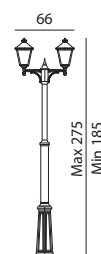

LONDON Aluminium powder coated fixtures with clear polycarbonate lens.

Art	Watt	Class	Type of light source:	EEL	Lens	Dimmable
491 (Big)	-	II	E27	A+..D	Clear polycarbonate	-
492 (Big)	-	II	2xE27	A+..D	Clear polycarbonate	-
483	-	II	3xE27	A+..D	Clear polycarbonate	-
482	-	II	2xE27	A+..D	Clear polycarbonate	-
495 (Big)	-	II	3xE27	A+..D	Clear polycarbonate	-

Accessories for London Art. 482, 483, 491, 492 and 495

305	Concreting anchor	p. 115
306	Anchoring support	p. 115
3010	Pole (without head)	p. 113
30101	Pole (without head)	p. 113

Art. 491

Art. 492

Art. 483