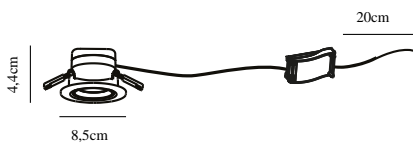

ROAR | DOWNLIGHT | BLACK

84960003

nordlux®

Voltage (V): 220-240 Volt
IP degree: IP23
Class (Class 1, Class 2, Class 3):
Class 2 (Double isolated)
Bulb base: LED Module
Dimmerable: True
Parallel connection: True

Primary material: Plastic
Secondary material: Plastic
Color of the cable: Black
Length of the cable (cm): 20
Is the cable replaceable: True
Suitable for Seaside: No
Color: Black

Height (cm): 4.38
Width (cm): 8.5
Length (cm): 8.5
Built In Spot Diameter (cm): 8.5
Mount directly into insulation: True
Tilt Angle (°): 30

EAN: 5704924013997
TUN: 2301308
Item Number: 84960003
Pcs Per Master Carton: 6

Sales Box Height (cm): 13
Sales Box Width(cm): 13
Sales Box Depth (cm): 6
Sales Box Volume m³ : 0.001
Product net weight (kg): 0.067

Brightness of light (Lumen): 550
Color Temperature (K): 3000
Ra-value : 80
Lifetime (h): 30000
Beam Angle (°) : 40
Candela (cd) (for directional lamp only): 797
Energy Class: F
Actual Watt (W): 7

- Parallel connection possible
- Suitable for in- and outdoor use (IP23)
- Can be mounted directly into insulation
- 5 year LED guarantee

Nordlux
84960003

A	▶
B	▶
C	▶
D	▶
E	▶
F	▶
G	▶

F

6
kWh/1000h

2019/2015

Discreet tiltable recessed spotlight, suitable for places like the kitchen or hallway, where it does not take up unnecessary space. Also suitable for outdoor, e.g. for installation in soffits. With built-in LED diode lights that have a low energy consumption and a long lifespan.