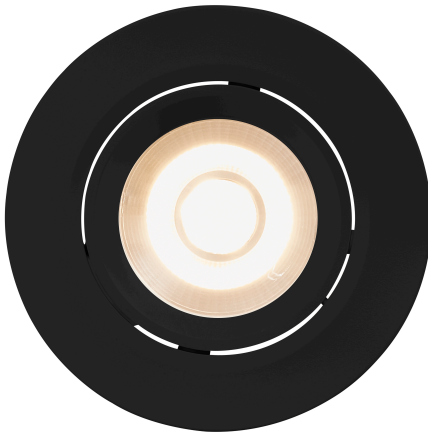

ROAR | DOWNLIGHT | BLACK

84960003

nordlux®

Voltage (V): 220-240 Volt
 IP degree: IP23
 Class (Class 1, Class 2, Class 3):
 Class 2 (Double isolated)
 Bulb base: LED Module
 Dimmerable: True
 Parallel connection: True

Primary material: Plastic
 Secondary material: Plastic
 Color of the cable: Black
 Length of the cable (cm): 20
 Is the cable replaceable: True
 Suitable for Seaside: No
 Color: Black

Height (cm): 4.38
 Width (cm): 8.5
 Length (cm): 8.5
 Built In Spot Diameter (cm): 8.5
 Mount directly into insulation: True
 Tilt Angle (°): 30

Brightness of light (Lumen): 550
 Color Temperature (K): 3000
 Ra-value : 80
 Lifetime (h): 30000
 Beam Angle (°) : 40
 Candela (cd) (for directional lamp only): 797
 Energy Class: F
 Actual Watt (W): 7

Discreet tiltable recessed spotlight, suitable for places like the kitchen or hallway, where it does not take up unnecessary space. Also suitable for outdoor, e.g. for installation in soffits. With built-in LED diode lights that have a low energy consumption and a long lifespan.