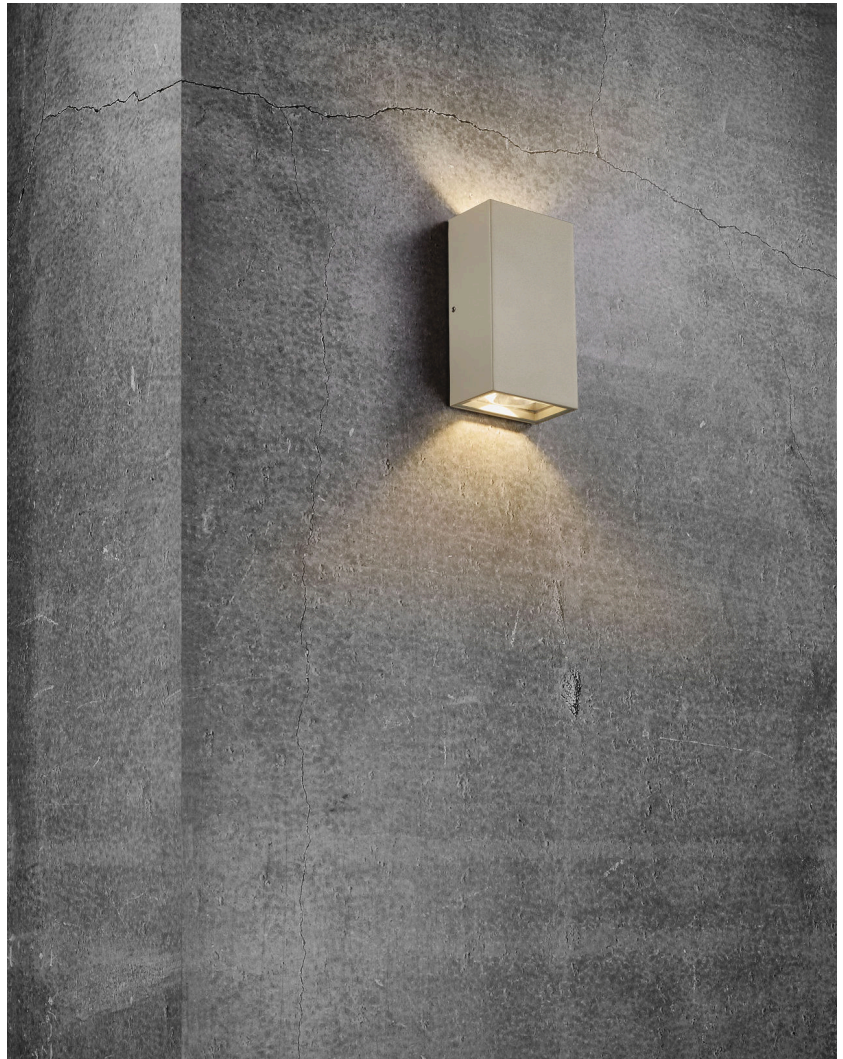

ROLD FLAT | WALL LIGHT | SANDED

84151008

nordlux®

Voltage (V): 220-240 Volt
 IP degree: IP54
 Class (Class 1, Class 2, Class 3):
 Class 1 (Earth contact)
 Bulb base: LED Module
 Parallel connection: True

Primary material: Metal
 Secondary material: Glass
 Color of the Glass: Clear
 Suitable for Seaside: No
 Color: Sanded

Height (cm): 16
 Width (cm): 9
 Length (cm): 9
 Projection (cm): 5.5

EAN: 5704924012419
 TUN: 2277000
 Item Number: 84151008

Pcs Per Master Carton: 3
 Sales Box Height (cm): 17
 Sales Box Width(cm): 9.5
 Sales Box Depth (cm): 6.5
 Sales Box Volume m³ : 0.001
 Product net weight (kg): 0.6

Brightness of light (Lumen): 350
 Color Temperature (K): 3000
 Ra-value : 80
 Lifetime (h): 30000
 Beam Angle (°) : 125
 Energy Class: E
 Actual Watt (W): 10.5

- Both up- and downlight
- Built-in parallel connection
- 5 year LED guarantee

Nordlux
84151008

A	
B	
C	
D	
E	
F	
G	

5
kWh/1000h

2019/2015

Rold is a minimalist and stylish wall light that lights both up and down - perfect for illuminating your entrance or house facade. The cubist shape provides a streamlined look that is beautifully balanced by the soft, sandy colour.