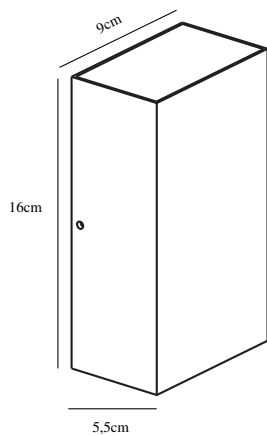

ROLD FLAT | WALL LIGHT | SANDED

84151008

nordlux®

Voltage (V): 220-240 Volt
 IP degree: IP54
 Class (Class 1, Class 2, Class 3):
 Class 1 (Earth contact)
 Bulb base: LED Module
 Parallel connection: True

Primary material: Metal
 Secondary material: Glass
 Color of the Glass: Clear
 Suitable for Seaside: No
 Color: Sanded

Height (cm): 16
 Width (cm): 9
 Length (cm): 9
 Projection (cm): 5.5

EAN: 5704924012419
 TUN: 2277000
 Item Number: 84151008

Pcs Per Master Carton: 3
 Sales Box Height (cm): 17
 Sales Box Width(cm): 9.5
 Sales Box Depth (cm): 6.5
 Sales Box Volume m³ : 0.001
 Product net weight (kg): 0.6

Brightness of light (Lumen): 350
 Color Temperature (K): 3000
 Ra-value : 80
 Lifetime (h): 30000
 Beam Angle (°) : 125
 Energy Class: E
 Actual Watt (W): 10.5

- Both up- and downlight
- Built-in parallel connection
- 5 year LED guarantee

Nordlux
84151008

A	
B	
C	
D	
E	
F	
G	

5
kWh/1000h

2019/2015

Rold is a minimalist and stylish wall light that lights both up and down - perfect for illuminating your entrance or house facade. The cubist shape provides a streamlined look that is beautifully balanced by the soft, sandy colour.