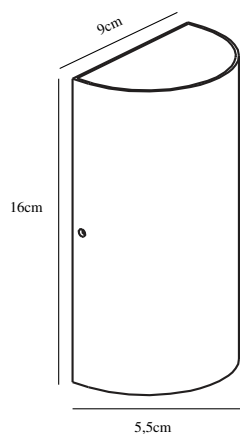

**ROLD ROUND | WALL LIGHT | SANDED**

84141008

**nordlux®**

Voltage (V): 220-240 Volt  
 IP degree: IP54  
 Class (Class 1, Class 2, Class 3):  
 Class 1 (Earth contact)  
 Bulb base: LED Module  
 Parallel connection: True

Primary material: Metal  
 Secondary material: Glass  
 Color of the Glass: Clear  
 Suitable for Seaside: No  
 Color: Sanded

Height (cm): 16  
 Width (cm): 9  
 Length (cm): 9  
 Projection (cm): 5.5

EAN: 5704924012402  
 TUN: 2276999  
 Item Number: 84141008

Pcs Per Master Carton: 3  
 Sales Box Height (cm): 17  
 Sales Box Width (cm): 9.5  
 Sales Box Depth (cm): 6.5  
 Sales Box Volume m<sup>3</sup>: 0.001  
 Product net weight (kg): 0.6

Brightness of light (Lumen): 350  
 Color Temperature (K): 3000  
 Ra-value : 80  
 Lifetime (h): 30000  
 Beam Angle (°) : 125  
 Energy Class: E  
 Actual Watt (W): 10.5

- Both up- and downlight
- Built-in parallel connection
- 5 year LED guarantee