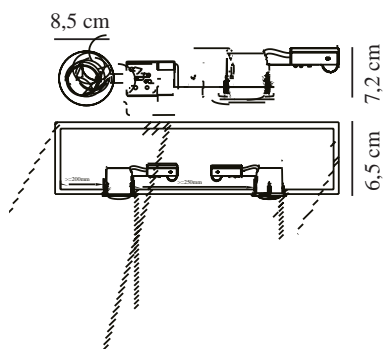

MIXIT PRO | DOWNLIGHT | BLACK

71810103

nordlux®

Voltage (V): 220-240 Volt

IP degree: IP23

Maximum bulb wattage (W): 8W

LED

Class (Class 1, Class 2, Class 3):

Class 2 (Double isolated)

Socket type: GU10

Parallel connection: True

Primary material: Plastic

Secondary material: Metal

Suitable for Seaside: False

Colour: Black

Height (cm): 7.2

Built In Spot Diameter (cm): 8.5

Mount directly into insulation: True

Tilt Angle (°): 30

EAN: 5704924016486

TUN: 2335040

Item Number: 71810103

Pcs Per Master Carton: 3

Sales Box Height (cm): 9.5

Sales Box Width(cm): 8

Sales Box Depth (cm): 19.5

Sales Box Volume m³: 0.0015

Product net weight (kg): 0.22

- Can be mounted directly into insulation
- Parallel connection possible
- Suitable for indoor and outdoor use (IP23)

Nordlux Mixit Pro built-in spotlight with white lacquered finish. The spotlight can be mounted directly into insulation. Does not include GU10 light bulb. The spotlight can be used both outdoors and indoors.