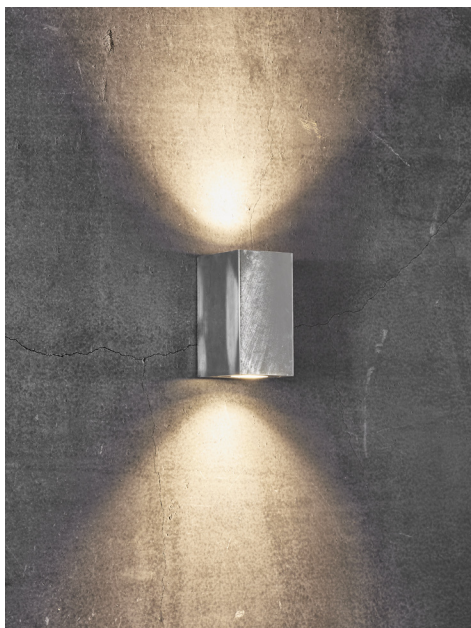

## Canto Maxi Kubi 2

# nordlux®

Height (cm): 16  
Projection (cm): 10  
Width (cm): 8.5

### Canto Maxi Kubi 2

Item number: 49731031 Galvanized  
EAN: 5701581485785

Packaging unit 3  
Material: Metal  
IP44, Class 1 (Earth contact), 230V  
GU10, Max. 2X28W, Light source not included  
Parallel connection possible

Area: Outdoor  
Energy class A++ - D

Canto Kubi Maxi provides a unique lighting experience, where light flows both up and down. The cubic design exudes Nordic minimalism and makes the lamp both decorative and sculptural. Canto Kubi Maxi can be connected in parallel to multiple lamps, making the lamp extremely functional.