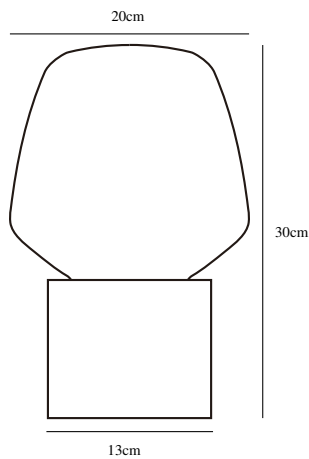

CHRISTINA 20 | TABLE LAMP | ANTHRACITE

48905050

nordlux®

Voltage (V): 220-240 Volt
 IP degree: IP20
 Maximum bulb wattage (W): 25W
 Class (Class 1, Class 2, Class 3):
 Class 2 (Double isolated)
 Bulb base: E27
 Switch placement: On the cable
 Parallel connection: False

Primary material: Concrete
 Secondary material: Glass
 Color of the cable: Black
 Length of the cable (cm): 150
 Surface material of the cable:
 Plastic
 Is the cable replaceable: False

Color: Anthracite
 Height (cm): 30
 Width (cm): 19.5
 Shade Diameter (cm): 19.5
 Outdoor base dimension (cm): 13
 Length (cm): 19.5

EAN: 5704924011573
 TUN: 2276985

Item Number: 48905050
 Pcs Per Master Carton: 3
 Sales Box Height (cm): 29
 Sales Box Width(cm): 38
 Sales Box Depth (cm): 23
 Sales Box Volume m³ : 0.0253
 Product net weight (kg): 1.9