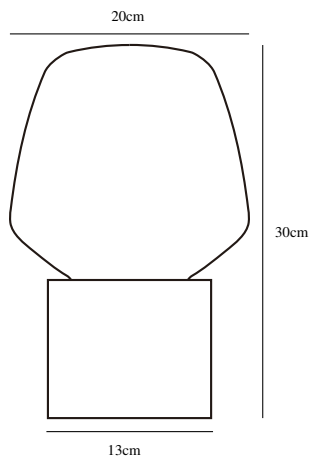

CHRISTINA 20 | TABLE LAMP | CLEAR

48905014

nordlux®

Voltage (V): 220-240 Volt
 IP degree: IP20
 Maximum bulb wattage (W): 25W
 Class (Class 1, Class 2, Class 3):
 Class 2 (Double isolated)
 Bulb base: E27
 Switch placement: On the cable
 Parallel connection: False

Primary material: Wood
 Secondary material: Glass
 Color of the cable: Black
 Length of the cable (cm): 150
 Surface material of the cable:
 Plastic
 Is the cable replaceable: False
 Color: Clear

Height (cm): 30
 Width (cm): 19.5
 Shade Diameter (cm): 19.5
 Outdoor base dimension (cm): 13
 Length (cm): 19.5

EAN: 5704924011566
 TUN: 2276934
 Item Number: 48905014
 Pcs Per Master Carton: 3

Sales Box Height (cm): 29
 Sales Box Width(cm): 38
 Sales Box Depth (cm): 23
 Sales Box Volume m³ : 0.0253
 Product net weight (kg): 1.2