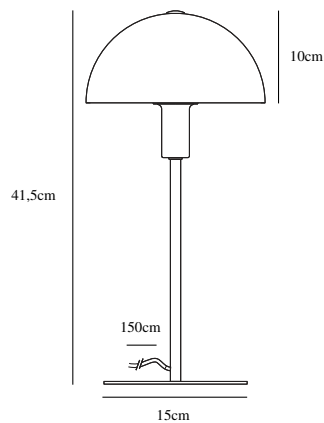

ELLEN 20 | TABLE LAMP | BEIGE

48555009

nordlux®

Voltage (V): 220-240 Volt
 IP degree: IP20
 Maximum bulb wattage (W): 40W
 Class (Class 1, Class 2, Class 3):
 Class 2 (Double isolated)
 Bulb base: E14
 Switch placement: On the base
 Parallel connection: False

Primary material: Metal
 Secondary material: Plastic
 Color of the cable: White
 Length of the cable (cm): 150
 Surface material of the cable:
 Textile
 Is the cable replaceable: False
 Color: Beige

Height (cm): 40
 Width (cm): 20
 Tube Diameter (cm): 1.15
 Shade Diameter (cm): 20
 Shade Height (cm): 10
 Outdoor base dimension (cm): 15
 Length (cm): 20

EAN: 5704924011559
 TUN: 2276927
 Item Number: 48555009
 Pcs Per Master Carton: 3

Sales Box Height (cm): 32.5
 Sales Box Width(cm): 22
 Sales Box Depth (cm): 20
 Sales Box Volume m³ : 0.0143
 Product net weight (kg): 1.12