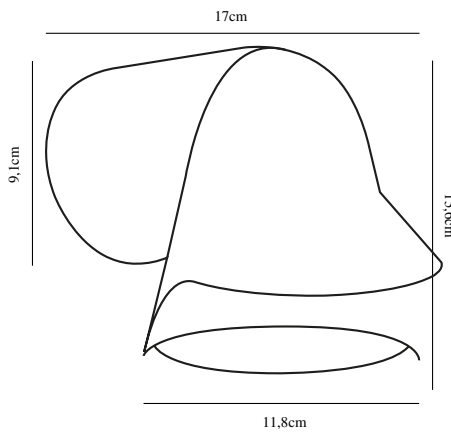

FRONT SINGLE | WALL LIGHT | SANDED

46801008

nordlux®

Voltage (V): 220-240 Volt
 IP degree: IP44
 Maximum bulb wattage (W): 28W
 Class (Class 1, Class 2, Class 3):
 Class 1 (Earth contact)
 Bulb base: GU10
 Parallel connection: True

Primary material: Aluminium
 Secondary material: Glass
 Color of the Glass: Sanded
 Suitable for Seaside: No
 Color: Sanded

Height (cm): 15.6
 Width (cm): 11.8
 Shade Diameter (cm): 11.8
 Length (cm): 11.8
 Projection (cm): 17

EAN: 5704924012396
 TUN: 2276998
 Item Number: 46801008

Pcs Per Master Carton: 3
 Sales Box Height (cm): 13.6
 Sales Box Width(cm): 18.5
 Sales Box Depth (cm): 17
 Sales Box Volume m³ : 0.004
 Product net weight (kg): 0.55