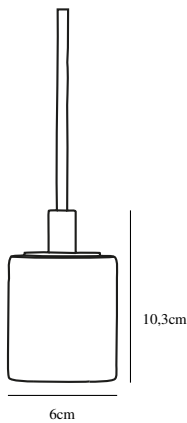

SIV | PENDANT | BROWN

45883018

nordlux®

Voltage (V): 220-240 Volt
 IP degree: IP20
 Maximum bulb wattage (W): 60W
 Class (Class 1, Class 2, Class 3):
 Class 1 (Earth contact)
 Bulb base: E27
 Parallel connection: False

Color: Brown
 Height (cm): 10.2
 EAN: 5704924011542
 TUN: 2276928

Item Number: 45883018
 Pcs Per Master Carton: 3
 Sales Box Height (cm): 14
 Sales Box Width (cm): 14
 Sales Box Depth (cm): 11
 Sales Box Volume m³ : 0.0022
 Product net weight (kg): 0.79

Primary material: Marble
 Color of the cable: Black
 Length of the cable (cm): 300
 Surface material of the cable:
 Textile
 Is the cable replaceable: False

- Natural style • Genuine marble in nature's playful colours
- Create your own design expression with a decorative bulb • Marble structure means that not two are alike