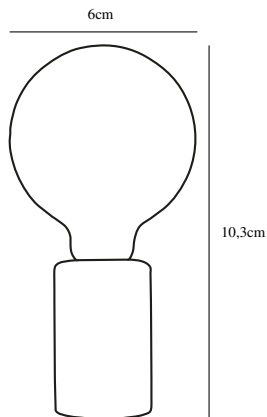

SIV MARBLE | TABLE LAMP | BROWN

45875018

nordlux®

Voltage (V): 220-240 Volt
IP degree: IP20
Maximum bulb wattage (W): 60W
Class (Class 1, Class 2, Class 3):
Class 2 (Double isolated)
Bulb base: E27
Switch placement: On the cable
Parallel connection: False

Color: Brown
Height (cm): 10

EAN: 5704924011535
TUN: 2276981

Item Number: 45875018
Pcs Per Master Carton: 3
Sales Box Height (cm): 12
Sales Box Width(cm): 12
Sales Box Depth (cm): 8
Sales Box Volume m³ : 0.0012
Product net weight (kg): 0.65

Primary material: Marble
Color of the cable: Black
Length of the cable (cm): 180
Surface material of the cable:
Textile
Is the cable replaceable: False

- Natural style • Genuine marble in nature's playful colours
- Create your own design expression with a decorative bulb • Marble structure means that not two are alike

With Siv, simplicity is key. The heavy marble base elegantly contrasts the warm, decorative light source and creates an effectful design expression. Create your own look by adding a bulb that fits into your interior. Marble is a natural material and therefore lines, colours and patterns may vary from lamp to lamp.