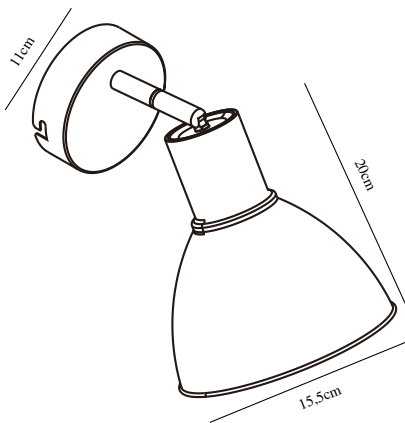

POP | WALL LIGHT | BEIGE

45841009

nordlux®

Voltage (V): 220-240 Volt
 IP degree: IP20
 Maximum bulb wattage (W): 18W
 Class (Class 1, Class 2, Class 3):
 Class 2 (Double isolated)
 Bulb base: E27
 Switch placement: On the cable
 Parallel connection: False

Primary material: Metal
 Color of the cable: White
 Length of the cable (cm): 150
 Surface material of the cable:
 Plastic
 Is the cable replaceable: True
 Color: Beige

Height (cm): 20
 Width (cm): 19
 Shade Diameter (cm): 15.5
 Length (cm): 19
 Tilt Angle (°): 90
 Turning Angle (°): 320

EAN: 5704924011528
 TUN: 2276922
 Item Number: 45841009
 Pcs Per Master Carton: 3

Sales Box Height (cm): 19.3
 Sales Box Width (cm): 21
 Sales Box Depth (cm): 16
 Sales Box Volume m³: 0.0065
 Product net weight (kg): 0.54

• Contemporary and simple style • Adjustable lamp head for a directional light

Pop is a stylish, streamlined lighting design in a soft, matte finish. The brass detail on top adds an elegant touch to the classic shade. The wall lamp has an adjustable lamp head for a directional light and will hang beautifully beside your bed, sofa or above the kitchen counter.