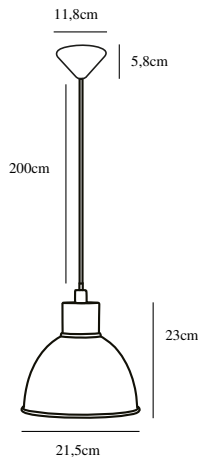

**POP | PENDANT | BEIGE**

45833009

**nordlux®**

Voltage (V): 220-240 Volt  
 IP degree: IP20  
 Maximum bulb wattage (W): 40W  
 Class (Class 1, Class 2, Class 3):  
 Class 2 (Double isolated)  
 Bulb base: E27  
 Parallel connection: False

Primary material: Metal  
 Color of the cable: White  
 Length of the cable (cm): 200  
 Surface material of the cable:  
 Plastic  
 Is the cable replaceable: False  
 Color: Beige

Height (cm): 20  
 Width (cm): 21.5  
 Shade Diameter (cm): 21.5  
 Length (cm): 21.5

EAN: 5704924011504  
 TUN: 2276920  
 Item Number: 45833009  
 Pcs Per Master Carton: 3

Sales Box Height (cm): 24.5  
 Sales Box Width(cm): 22  
 Sales Box Depth (cm): 22  
 Sales Box Volume m<sup>3</sup> : 0.0119  
 Product net weight (kg): 0.58

• **Contemporary and simple style**

Pop is a stylish, streamlined lighting design in a soft, matte finish. The brass detail on top adds an elegant touch to the classic shade. The pendant will hang beautifully above the dining or kitchen table.