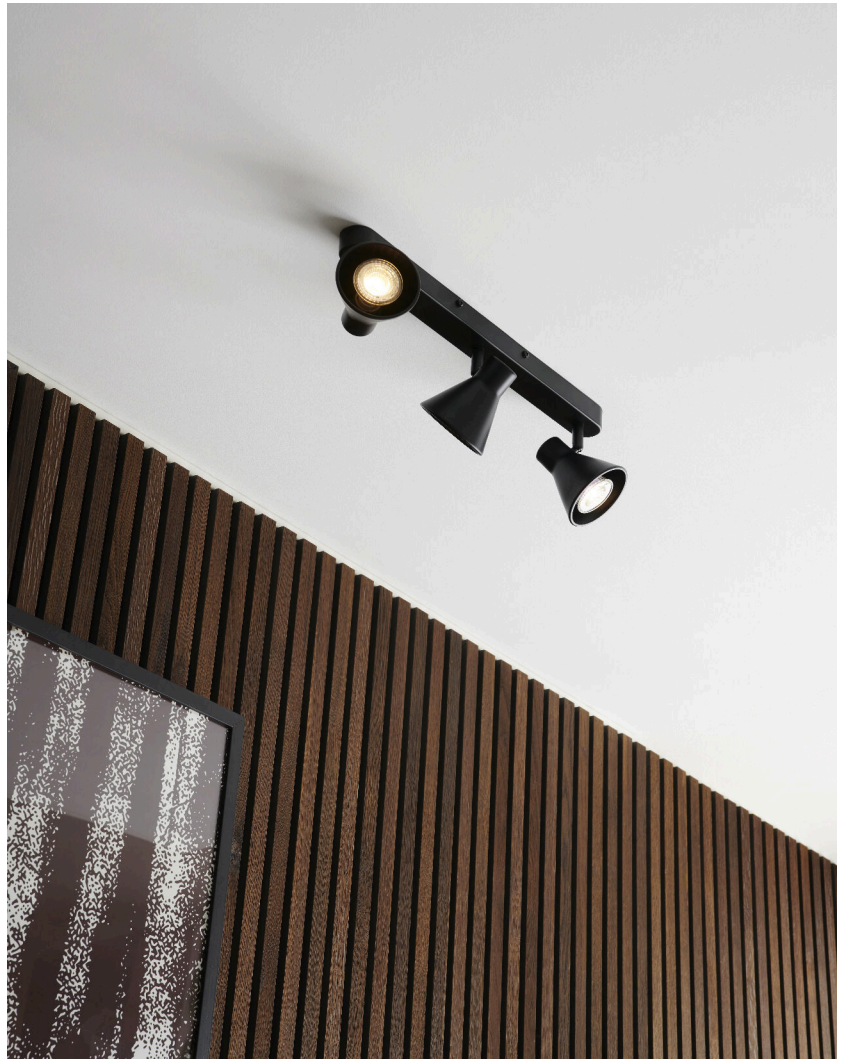

EIK 3 | SPOT LIGHT | BLACK

45780103

nordlux®

Voltage (V): 220-240 Volt

IP degree: IP20

Maximum bulb wattage (W):
3X35W

Class (Class 1, Class 2, Class 3):

Class 1 (Earth contact)

Bulb base: GU10

Parallel connection: False

Primary material: Metal

Color: Black

Height (cm): 15

Width (cm): 45

Shade Diameter (cm): 8.5

Length (cm): 45

Sales Box Depth (cm): 10

Sales Box Volume m³ : 0.0063

Product net weight (kg): 0.7

• Contemporary and simple style • Tilting and turnable shade

Eik has a simple, contemporary style that will fit into most interior designs. The lamp rail has tiltable and turnable shades for a directional light - perfect to put spotlight on selected details in your interior whether you choose to mount it on wall or ceiling.