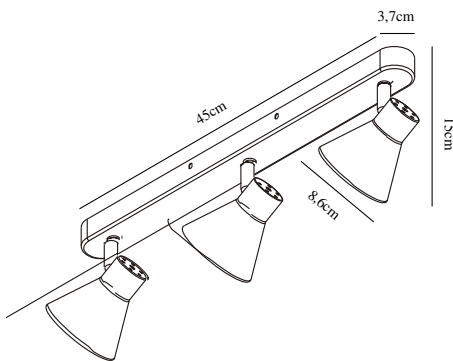

EIK 3 | SPOT LIGHT | BLACK

45780103

nordlux®

Voltage (V): 220-240 Volt

IP degree: IP20

Maximum bulb wattage (W):
3X35W

Class (Class 1, Class 2, Class 3):

Class 1 (Earth contact)

Bulb base: GU10

Parallel connection: False

Primary material: Metal

Color: Black

Height (cm): 15

Width (cm): 45

Shade Diameter (cm): 8.5

Length (cm): 45

Tilt Angle (°): 90

Turning Angle (°): 320

EAN: 5704924011498

TUN: 2276967

Item Number: 45780103

Pcs Per Master Carton: 3

Sales Box Height (cm): 47

Sales Box Width(cm): 13.5

Sales Box Depth (cm): 10

Sales Box Volume m³ : 0.0063

Product net weight (kg): 0.7

• Contemporary and simple style • Tilting and turnable shade

Eik has a simple, contemporary style that will fit into most interior designs. The lamp rail has tiltable and turnable shades for a directional light - perfect to put spotlight on selected details in your interior whether you choose to mount it on wall or ceiling.