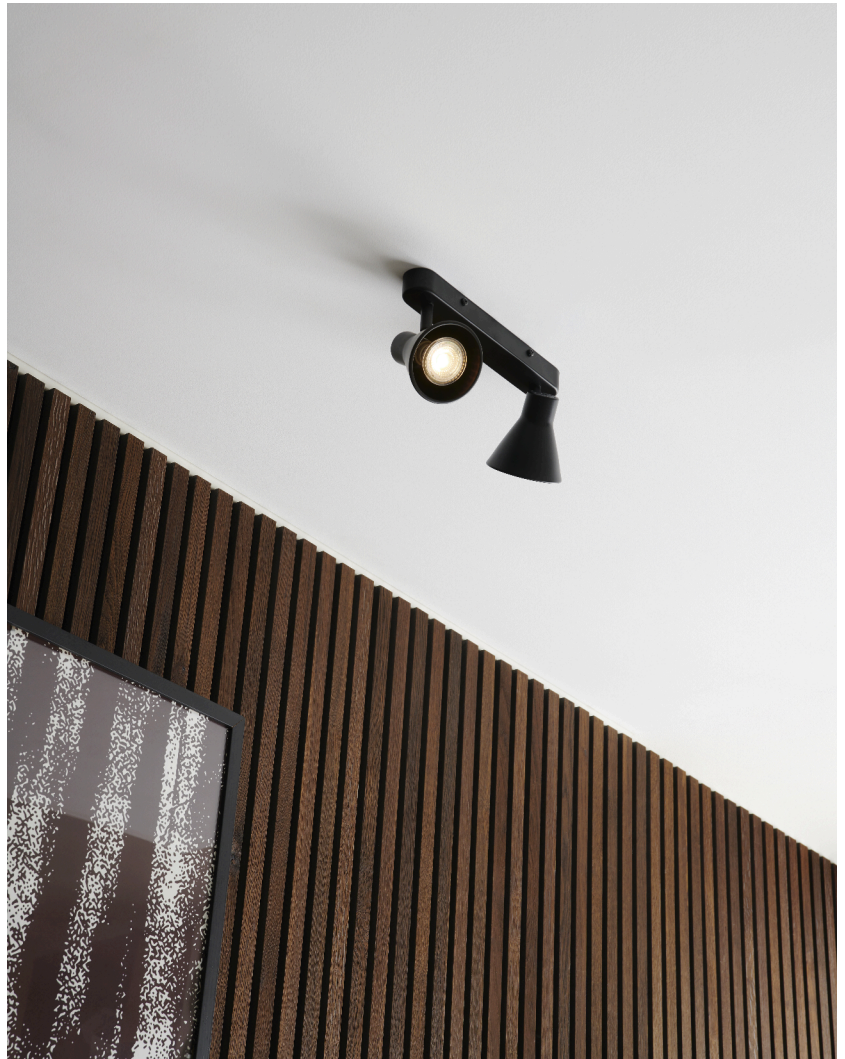

**EIK 2 | SPOT LIGHT | BLACK**

45770103

**nordlux®**

Voltage (V): 220-240 Volt  
 IP degree: IP20  
 Maximum bulb wattage (W):  
 2X35W  
 Class (Class 1, Class 2, Class 3):  
 Class 1 (Earth contact)  
 Bulb base: GU10  
 Parallel connection: False

Primary material: Metal  
 Color: Black

Height (cm): 15  
 Width (cm): 28.5  
 Shade Diameter (cm): 8.5  
 Length (cm): 28.5  
 Tilt Angle (°): 90  
 Turning Angle (°): 320

EAN: 5704924011481  
 TUN: 2276937  
 Item Number: 45770103

Pcs Per Master Carton: 3  
 Sales Box Height (cm): 27.5  
 Sales Box Width(cm): 14  
 Sales Box Depth (cm): 10  
 Sales Box Volume m<sup>3</sup> : 0.0038  
 Product net weight (kg): 0.49

• Contemporary and simple style • Tilting and turnable shade

Eik has a simple, contemporary style that will fit into most interior designs. The lamp rail has tiltable and turnable shades for a directional light - perfect to put spotlight on selected details in your interior whether you choose to mount it on wall or ceiling.