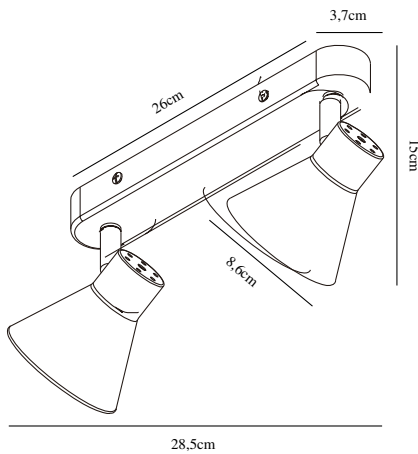

**EIK 2 | SPOT LIGHT | BLACK**

45770103

**nordlux®**

Voltage (V): 220-240 Volt  
 IP degree: IP20  
 Maximum bulb wattage (W):  
 2X35W  
 Class (Class 1, Class 2, Class 3):  
 Class 1 (Earth contact)  
 Bulb base: GU10  
 Parallel connection: False

Primary material: Metal  
 Color: Black

Height (cm): 15  
 Width (cm): 28.5  
 Shade Diameter (cm): 8.5  
 Length (cm): 28.5  
 Tilt Angle (°): 90  
 Turning Angle (°): 320

EAN: 5704924011481  
 TUN: 2276937  
 Item Number: 45770103

Pcs Per Master Carton: 3  
 Sales Box Height (cm): 27.5  
 Sales Box Width(cm): 14  
 Sales Box Depth (cm): 10  
 Sales Box Volume m<sup>3</sup> : 0.0038  
 Product net weight (kg): 0.49

• Contemporary and simple style • Tilting and turnable shade

Eik has a simple, contemporary style that will fit into most interior designs. The lamp rail has tiltable and turnable shades for a directional light - perfect to put spotlight on selected details in your interior whether you choose to mount it on wall or ceiling.