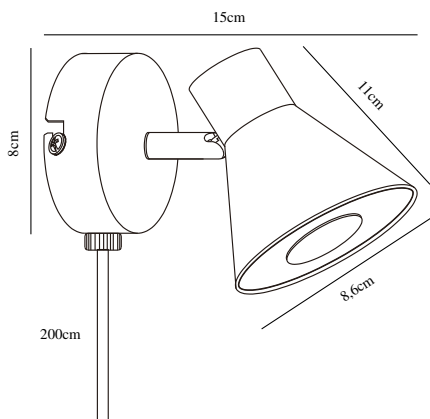

EIK | WALL LIGHT | BLACK

45761003

nordlux®

Voltage (V): 220-240 Volt
 IP degree: IP20
 Maximum bulb wattage (W): 35W
 Class (Class 1, Class 2, Class 3):
 Class 2 (Double isolated)
 Bulb base: GU10
 Switch placement: On the cable
 Parallel connection: False

Primary material: Metal
 Color of the cable: Black
 Length of the cable (cm): 150
 Surface material of the cable:
 Plastic
 Is the cable replaceable: True
 Color: Black

Height (cm): 11
 Width (cm): 15
 Shade Diameter (cm): 8.5
 Outdoor base dimension (cm): 8
 Length (cm): 15
 Tilt Angle (°): 90
 Turning Angle (°): 320

EAN: 5704924011474
 TUN: 2276954
 Item Number: 45761003
 Pcs Per Master Carton: 3

Sales Box Height (cm): 13.5
 Sales Box Width(cm): 12.5
 Sales Box Depth (cm): 10
 Sales Box Volume m³ : 0.0017
 Product net weight (kg): 0.35

- Contemporary and simple style
- Tilting and turnable shade
- Can be used on both wall and ceiling

Eik has a simple, contemporary style that will fit into most interior designs. The lamp has an adjustable lamp head for a directional light - and can be mounted on both wall and ceiling.